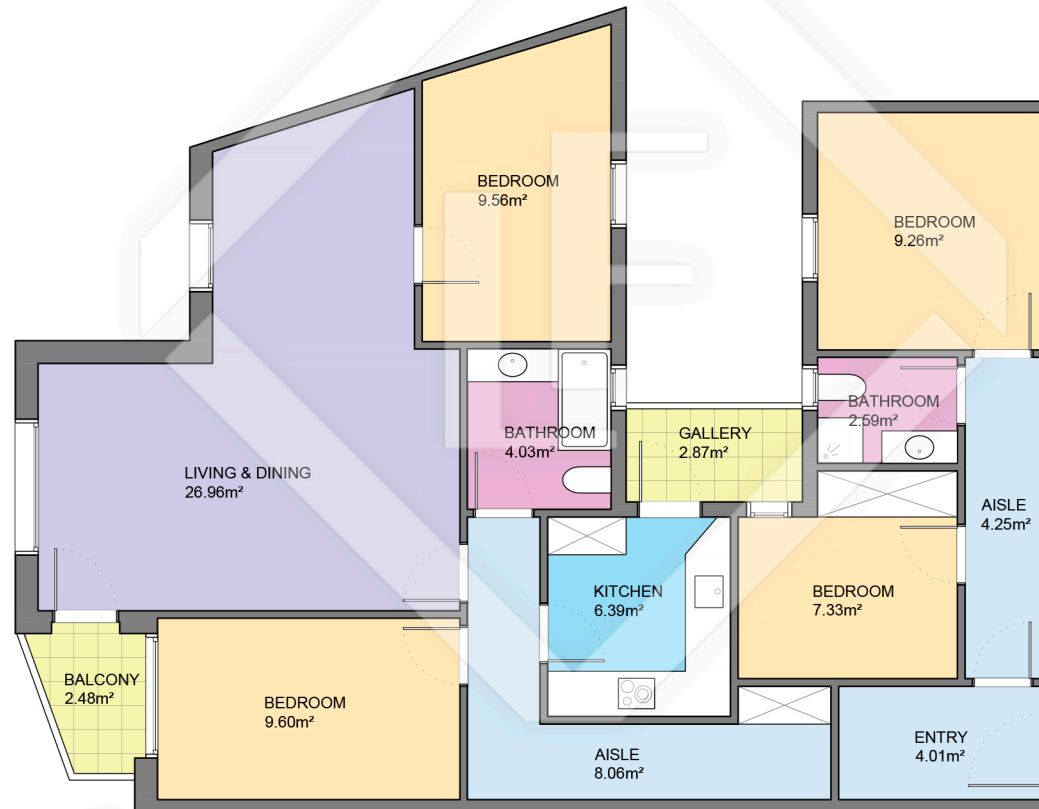

BCN33949

LUCAS FOX
INTERNATIONAL PROPERTIES

Scale in metres. Indicative only. Dimensions are approximate. All information contained here is gathered from sources we believe to be reliable. However we cannot guarantee its accuracy and interested persons should rely on their own enquiries.

Measurements FLOOR	
Built surface	106.80m ²
Useful surface	92.03m ²
Exterior surface	5.35m ²
Height	2.65m