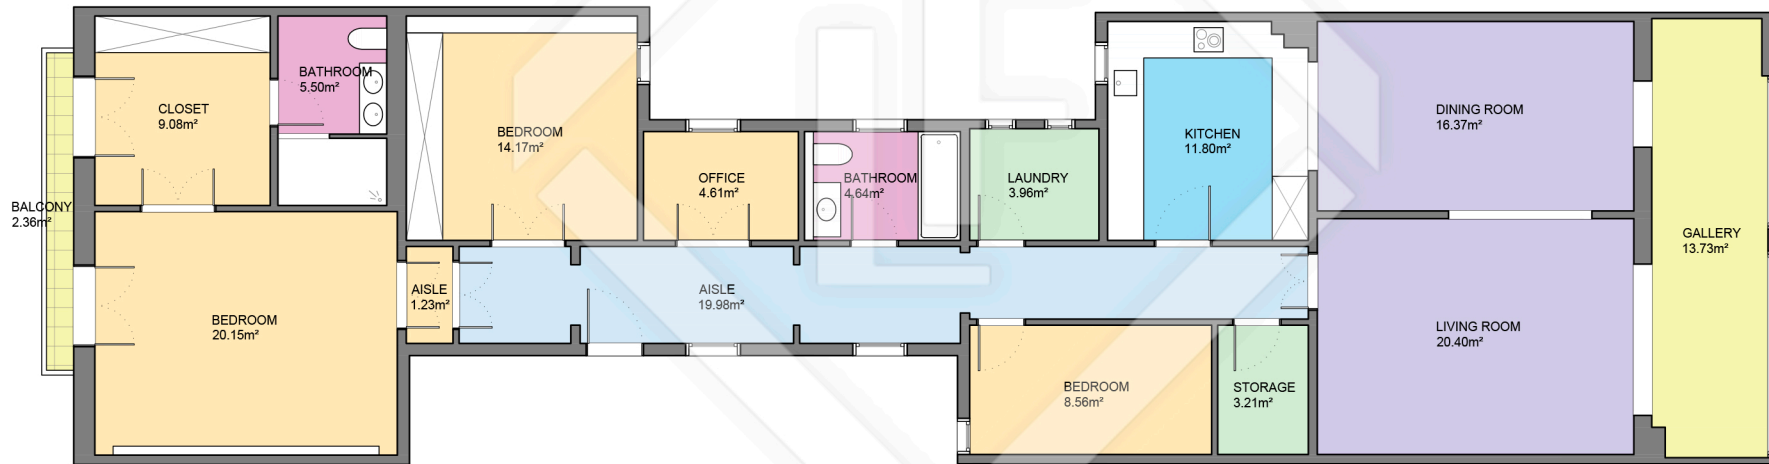

BCN33746

LUCAS FOX

INTERNATIONAL PROPERTIES

Scale in metres. Indicative only. Dimensions are approximate. All information contained here is gathered from sources we believe to be reliable. However we cannot guarantee its accuracy and interested persons should rely on their own enquiries.

Measurements FLOOR	
Built surface	182.72m ²
Useful surface	157.00m ²
Exterior surface	2.36m ²
Height	2.90m