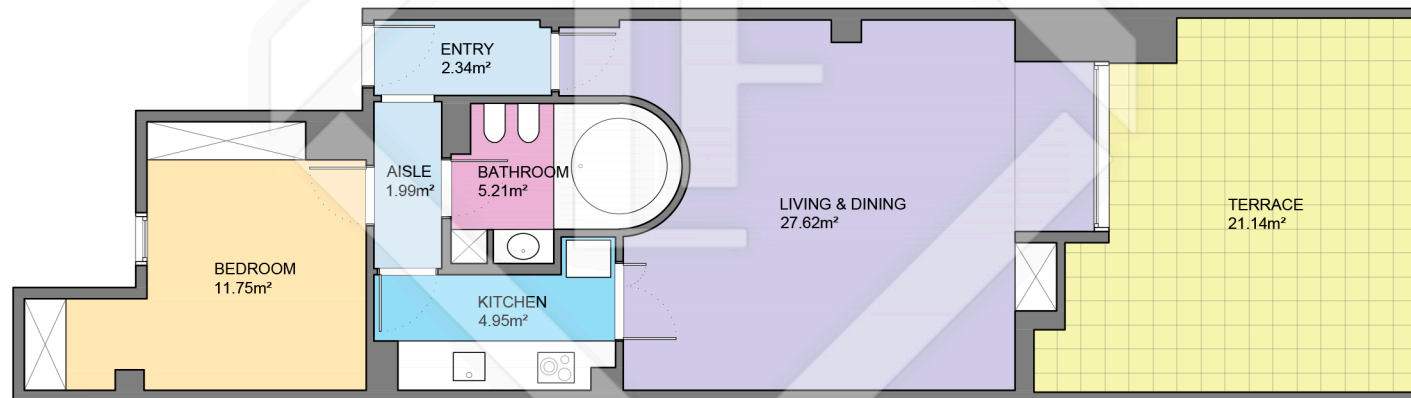

BCN33563

LUCAS FOX  
INTERNATIONAL PROPERTIES

Scale in metres. Indicative only. Dimensions are approximate. All information contained here is gathered from sources we believe to be reliable. However we cannot guarantee its accuracy and interested persons should rely on their own enquiries.

Measurements FLOOR	
Built surface	63.75m <sup>2</sup>
Useful surface	53.85m <sup>2</sup>
Exterior surface	21.14m <sup>2</sup>
Height	2.70m