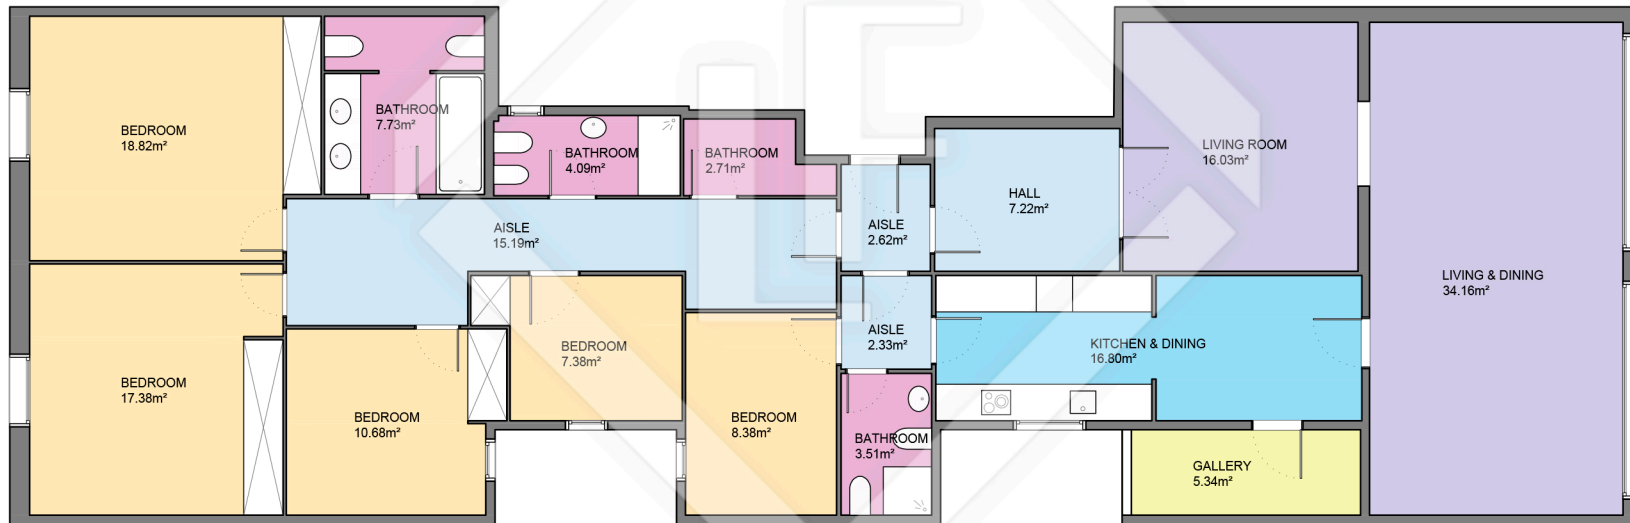

BCN33537

LUCAS FOX  
INTERNATIONAL PROPERTIES

Scale in metres. Indicative only. Dimensions are approximate. All information contained here is gathered from sources we believe to be reliable. However we cannot guarantee its accuracy and interested persons should rely on their own enquiries.

Measurements FLOOR	
Built surface	202.56m <sup>2</sup>
Useful surface	180.37m <sup>2</sup>