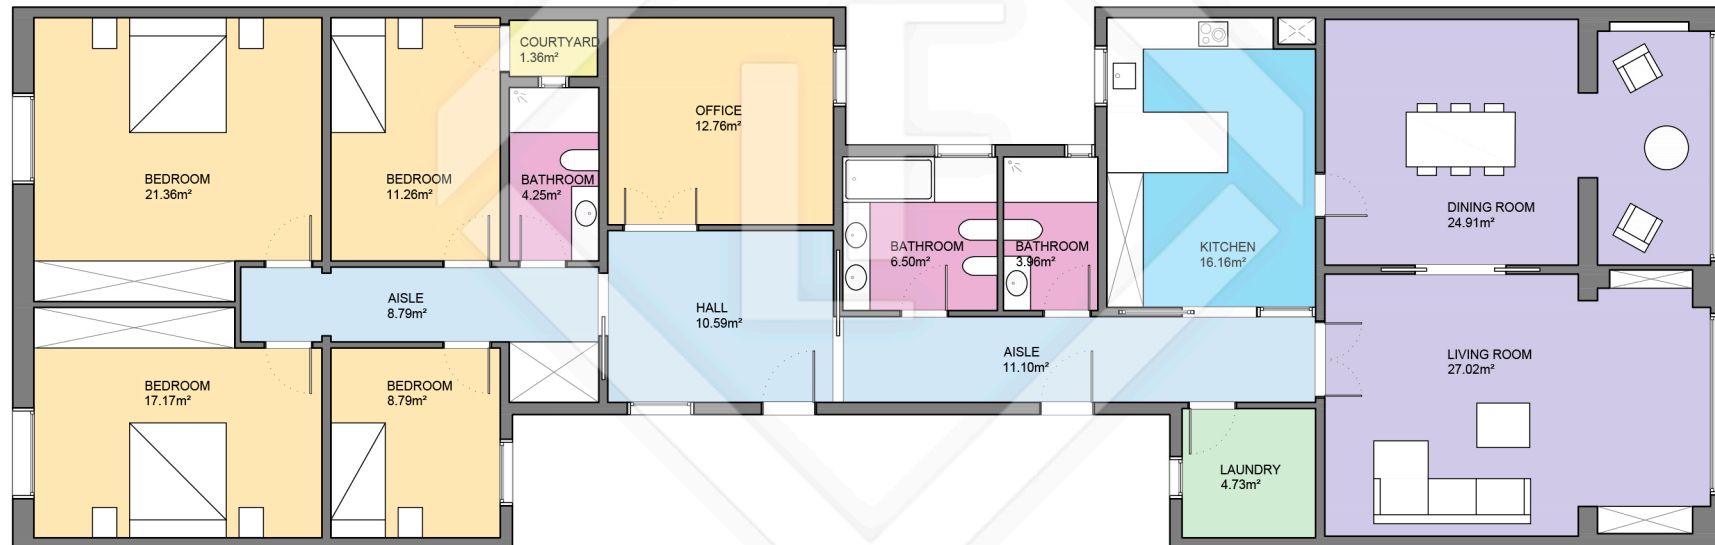

BCN33451 Propuesta

LUCAS FOX
INTERNATIONAL PROPERTIES

LUCAS FOX
INTERNATIONAL PROPERTIES

Scale in metres. Indicative only. Dimensions are approximate. All information contained here is gathered from sources we believe to be reliable. However we cannot guarantee its accuracy and interested persons should rely on their own enquiries.

Measurements FLOOR	
Built surface	220.34m ²
Useful surface	189.36m ²
Height	2.70m