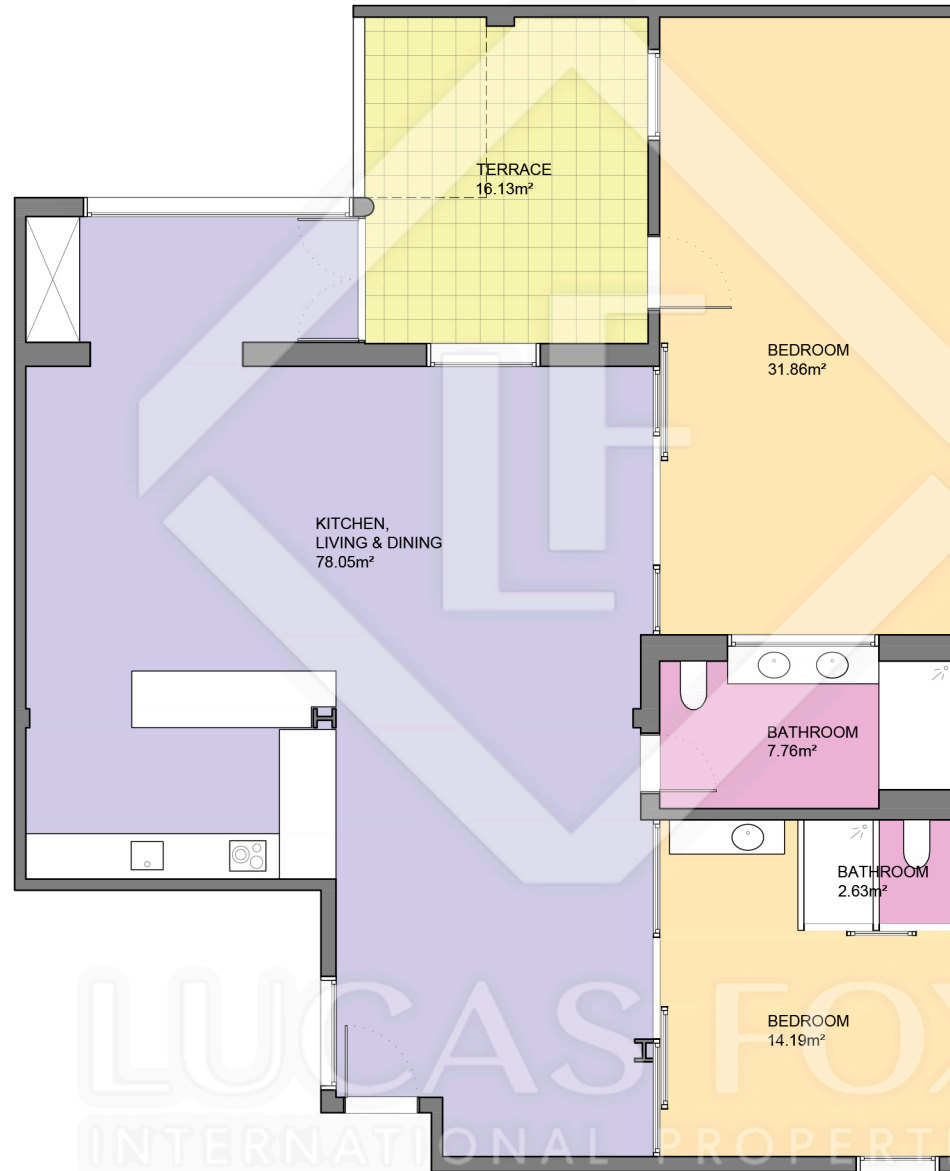

# BCN33367

LUCAS FOX  
INTERNATIONAL PROPERTIES

Scale in metres. Indicative only. Dimensions are approximate. All information contained here is gathered from sources we believe to be reliable. However we cannot guarantee its accuracy and interested persons should rely on their own enquiries.

Measurements FLOOR	
Built surface	147.78m <sup>2</sup>
Useful surface	134.49m <sup>2</sup>
Exterior surface	16.13m <sup>2</sup>
Height	3.20m