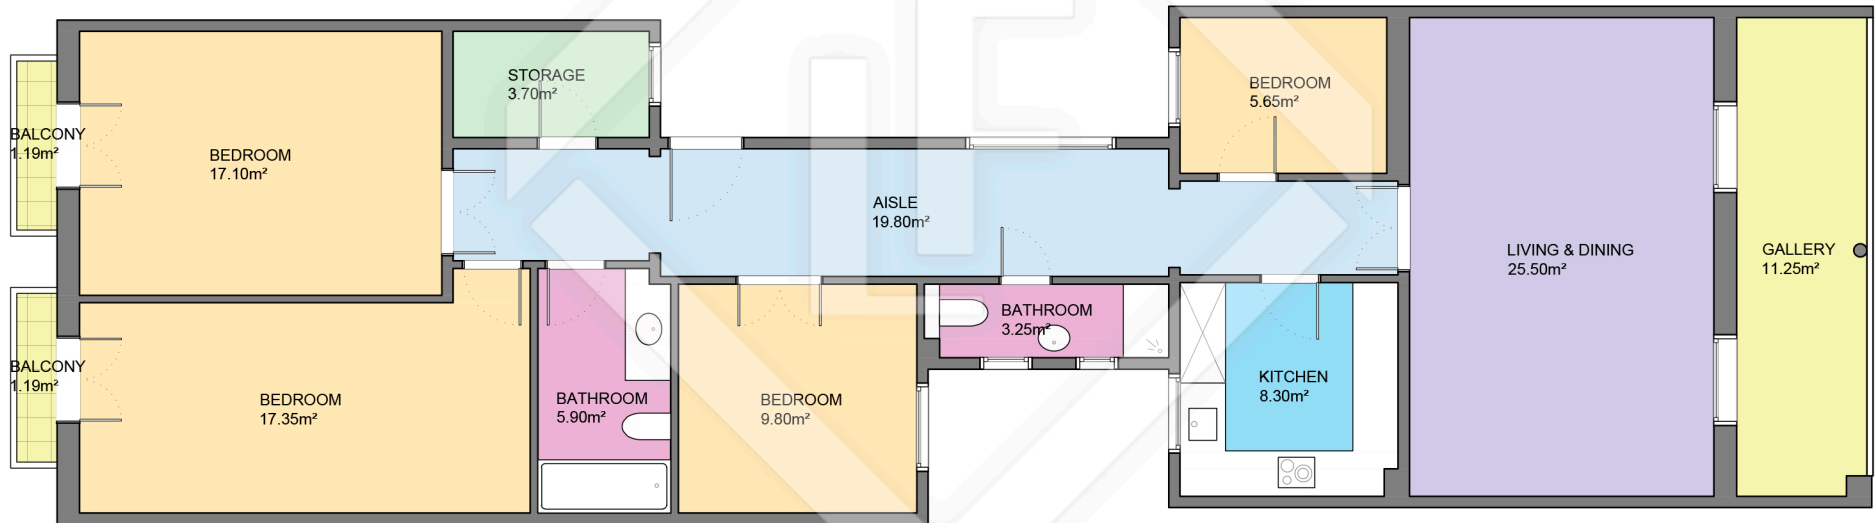

BCN33363

LUCAS FOX
INTERNATIONAL PROPERTIES

LUCAS FOX
INTERNATIONAL PROPERTIES

Scale in metres. Indicative only. Dimensions are approximate. All information contained here is gathered from sources we believe to be reliable. However we cannot guarantee its accuracy and interested persons should rely on their own enquiries.

Measurements FLOOR	
Built surface	142.30m ²
Useful surface	127.60m ²
Exterior surface	2.38m ²