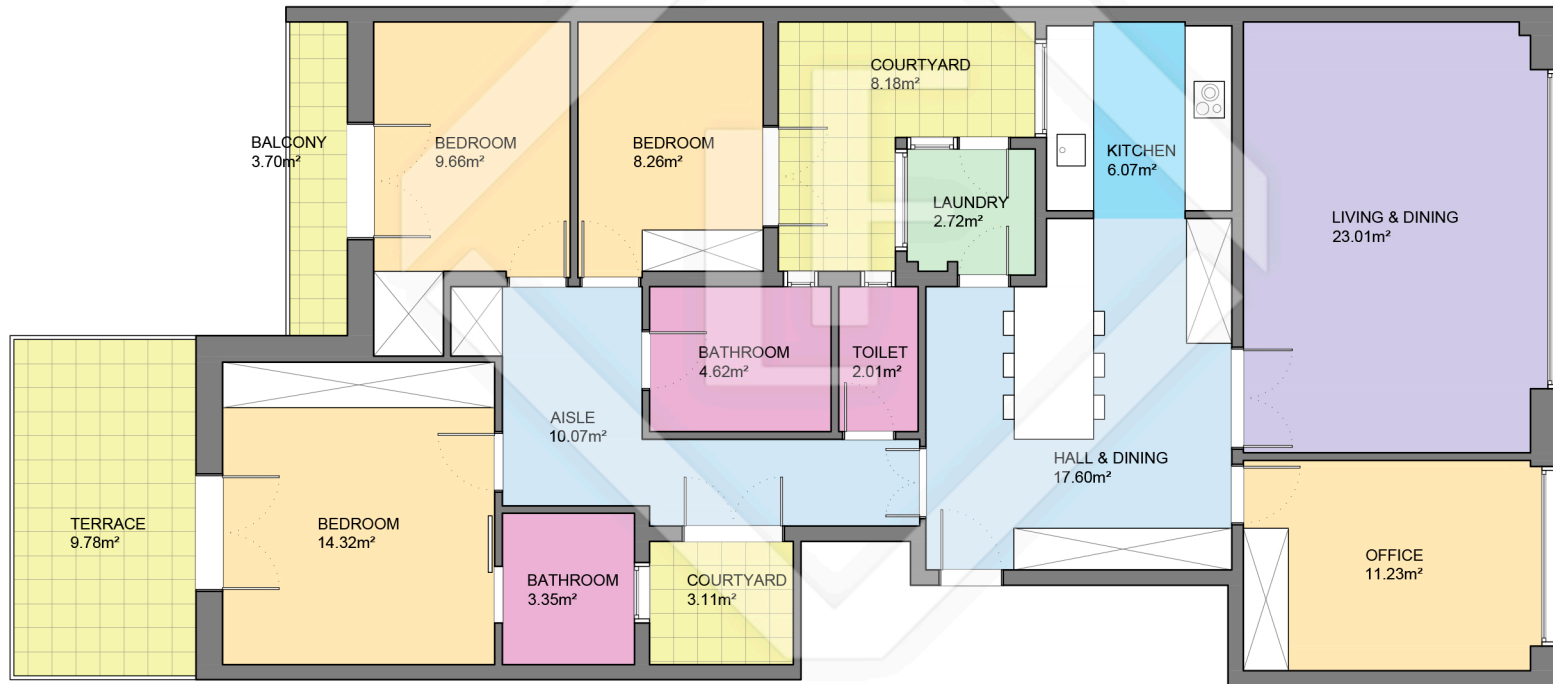

BCN33339

LUCAS FOX

INTERNATIONAL PROPERTIES

Scale in metres. Indicative only. Dimensions are approximate. All information contained here is gathered from sources we believe to be reliable. However we cannot guarantee its accuracy and interested persons should rely on their own enquiries.

Measurements FLOOR	
Built surface	133.00m ²
Useful surface	112.92m ²
Exterior surface	24.77m ²