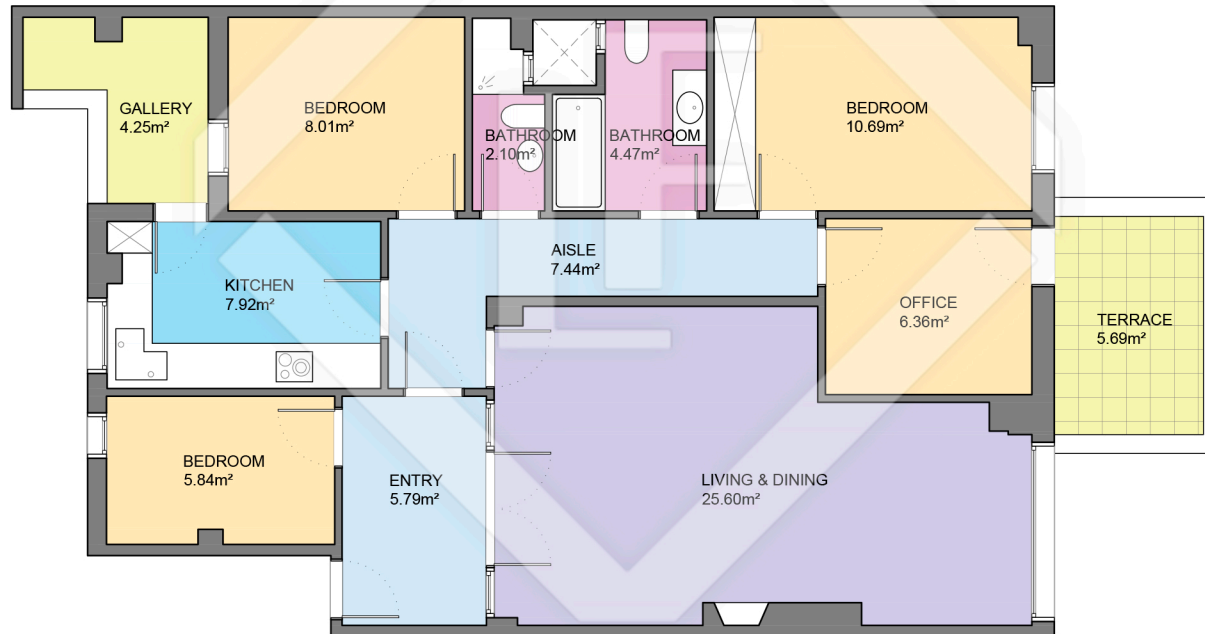

BCN33338

LUCAS FOX
INTERNATIONAL PROPERTIES

LUCAS FOX
INTERNATIONAL PROPERTIES

Scale in metres. Indicative only. Dimensions are approximate. All information contained here is gathered from sources we believe to be reliable. However we cannot guarantee its accuracy and interested persons should rely on their own enquiries.

Measurements FLOOR	
Built surface	104.50m ²
Useful surface	88.45m ²
Exterior surface	5.69m ²
Height	2.73m