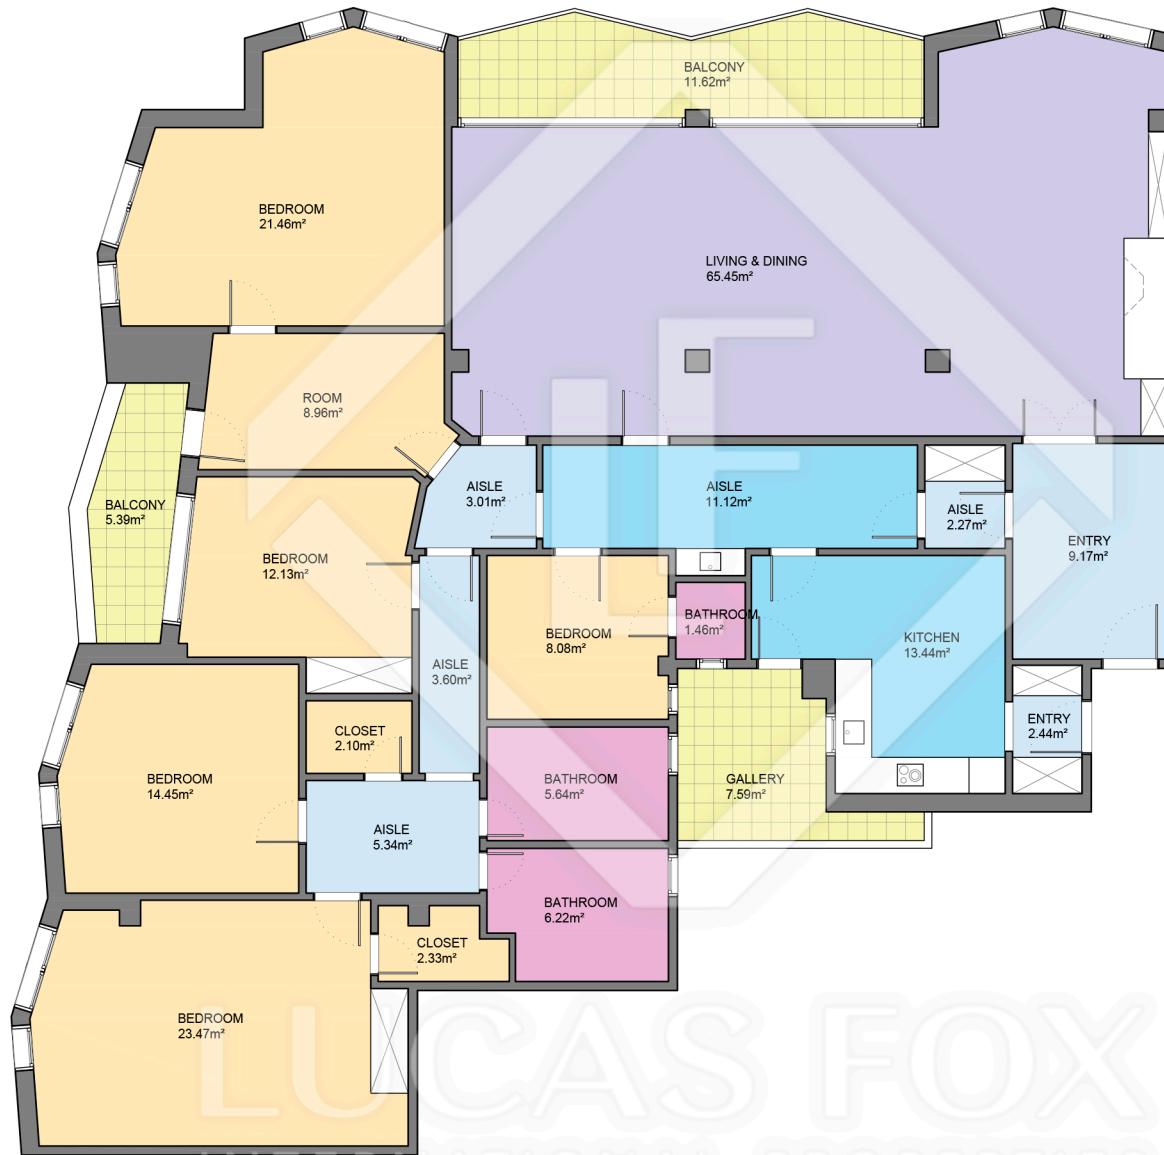

BCN33317

LUCAS FOX  
INTERNATIONAL PROPERTIES

Scale in metres. Indicative only. Dimensions are approximate. All information contained here is gathered from sources we believe to be reliable. However we cannot guarantee its accuracy and interested persons should rely on their own enquiries.

Measurements FLOOR	
Built surface	256.75m <sup>2</sup>
Useful surface	222.14m <sup>2</sup>
Exterior surface	24.60m <sup>2</sup>
Height	2.80m