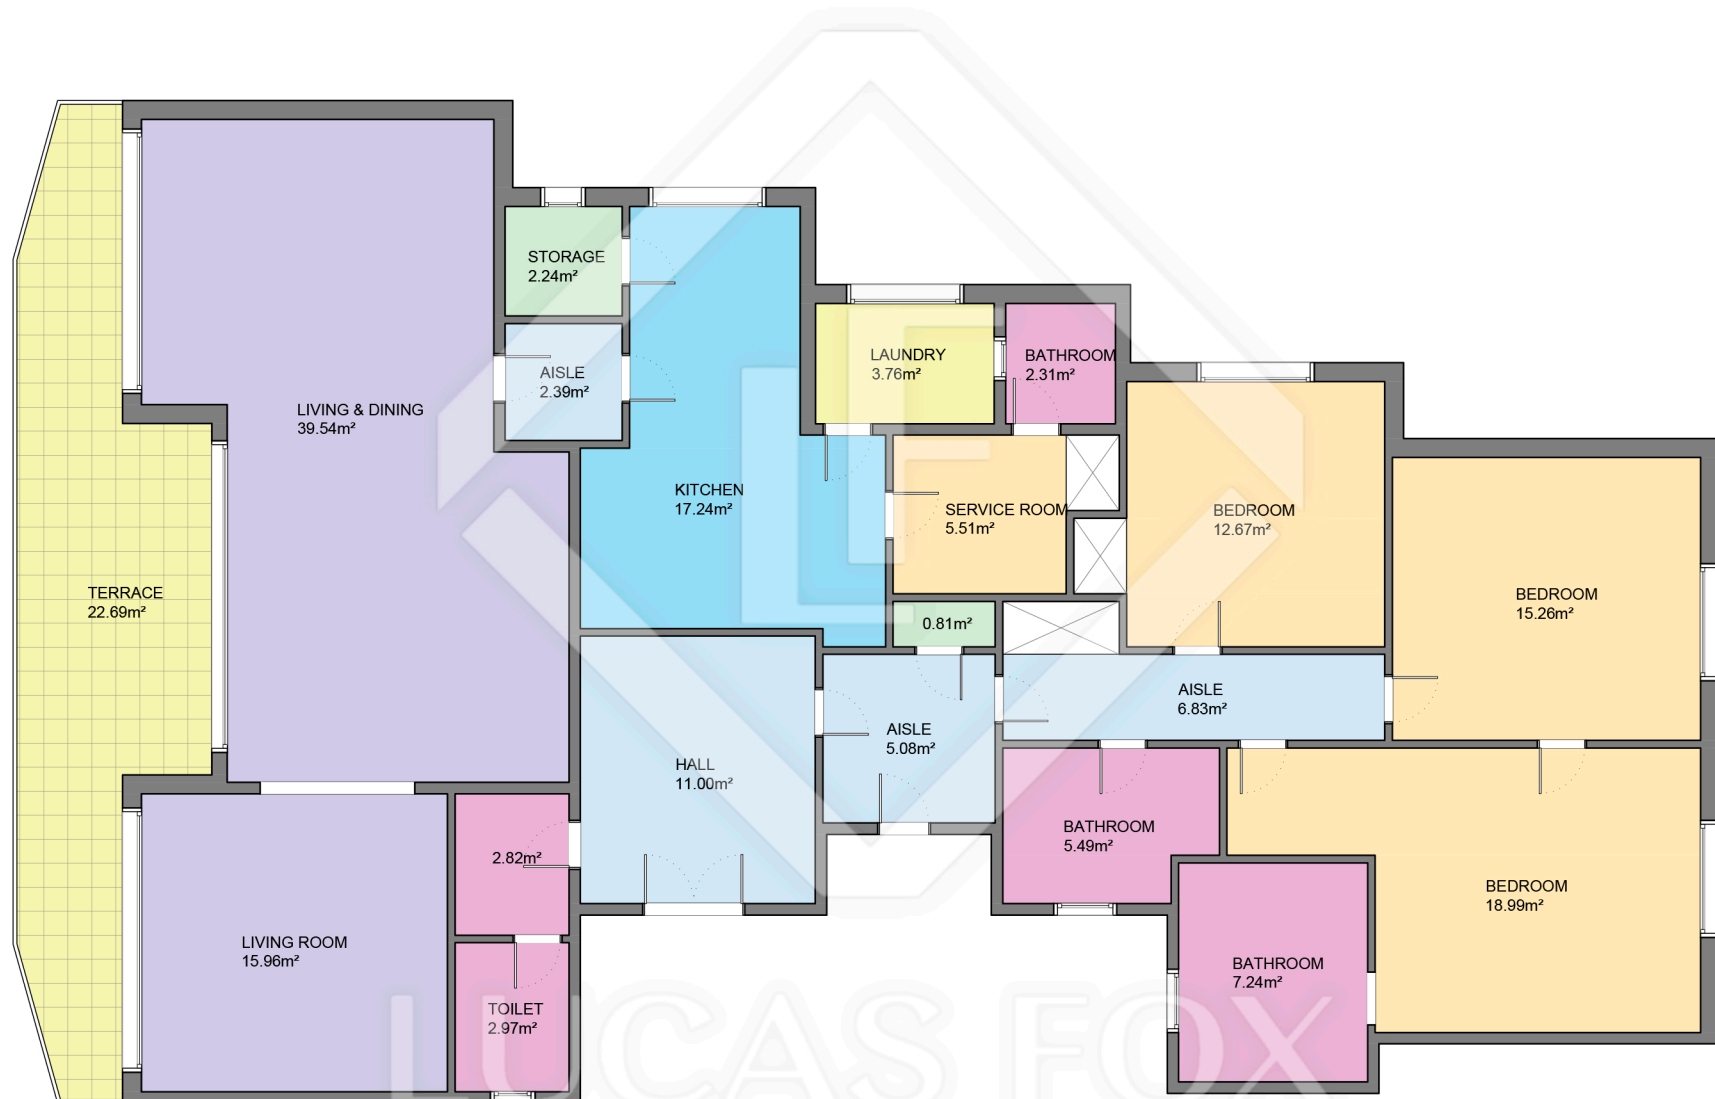

BCN33275 Propuesta

LUCAS FOX
INTERNATIONAL PROPERTIES

Scale in metres. Indicative only. Dimensions are approximate. All information contained here is gathered from sources we believe to be reliable. However we cannot guarantee its accuracy and interested persons should rely on their own enquiries.

| Measurements FLOOR | |
|--------------------|----------------------|
| Built surface | 202.50m ² |
| Useful surface | 178.12m ² |
| Exterior surface | 22.70m ² |