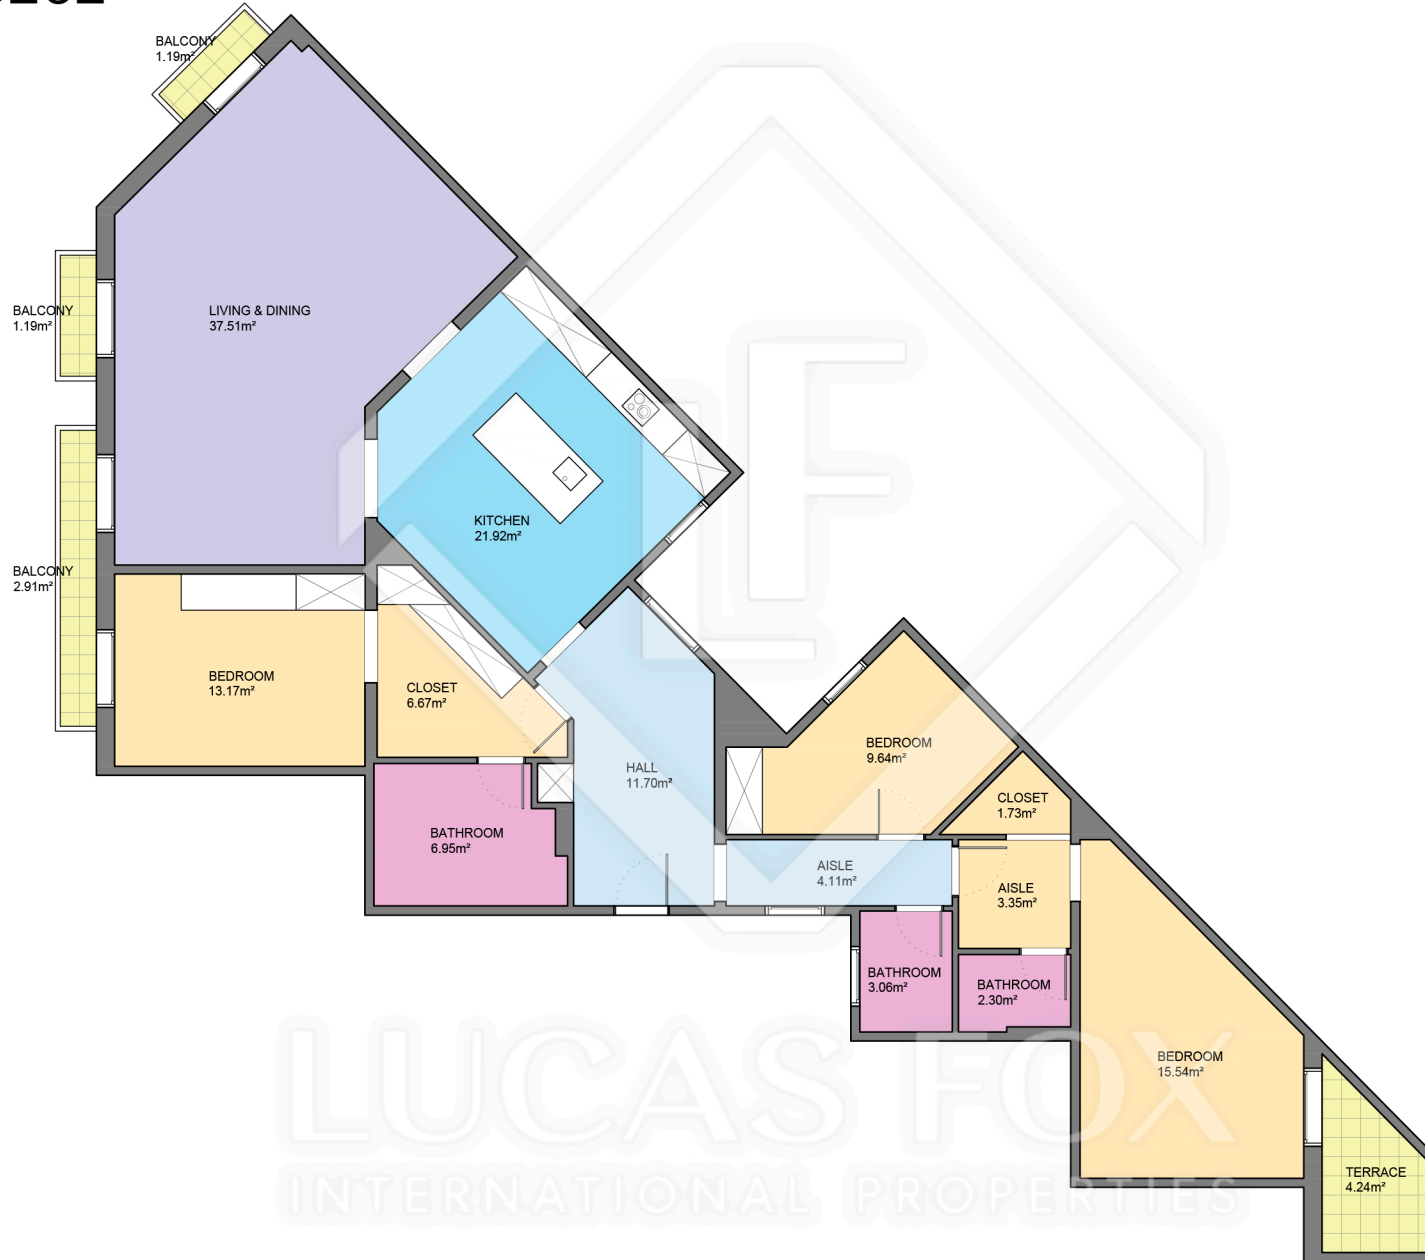

BCN33262

LUCAS FOX
INTERNATIONAL PROPERTIES

Scale in metres. Indicative only. Dimensions are approximate. All information contained here is gathered from sources we believe to be reliable. However we cannot guarantee its accuracy and interested persons should rely on their own enquiries.

Measurements FLOOR	
Built surface	158.44m ²
Useful surface	137.63m ²
Exterior surface	9.53m ²
Height	2.75m