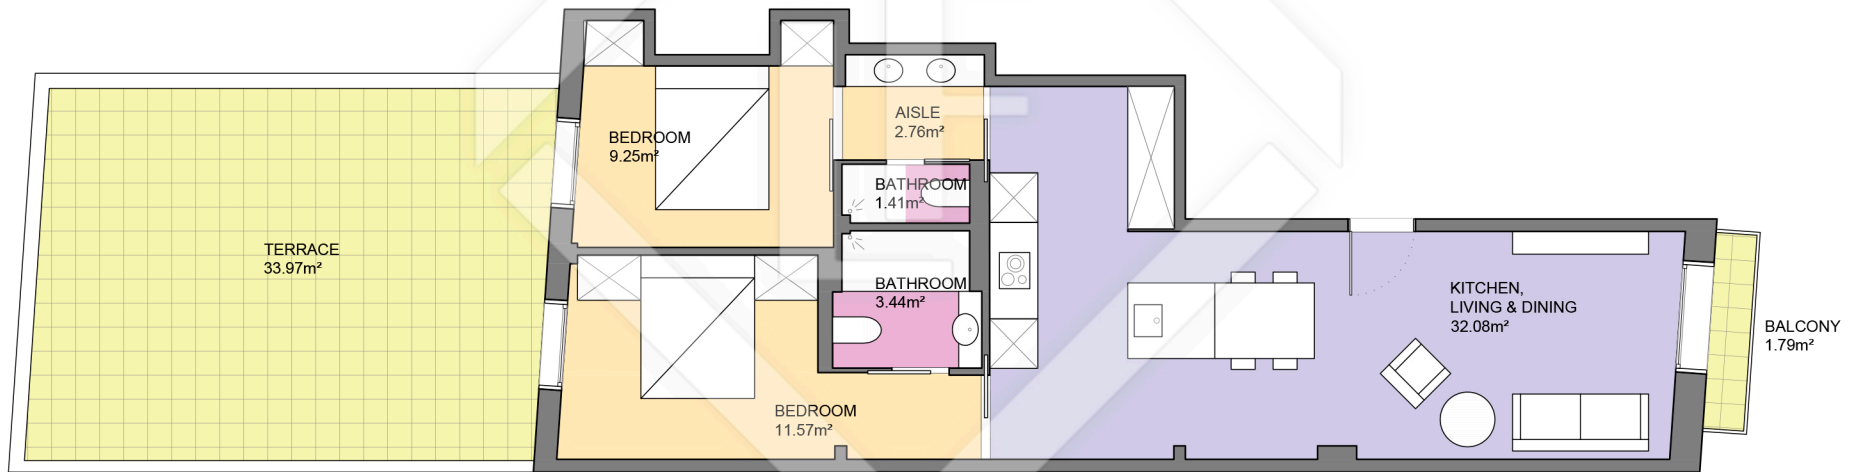

BCN32917

LUCAS FOX
INTERNATIONAL PROPERTIES

Scale in metres. Indicative only. Dimensions are approximate. All information contained here is gathered from sources we believe to be reliable. However we cannot guarantee its accuracy and interested persons should rely on their own enquiries.

| Measurements FLOOR | |
|--------------------|---------------------|
| Built surface | 69.60m ² |
| Useful surface | 60.51m ² |
| Exterior surface | 35.76m ² |