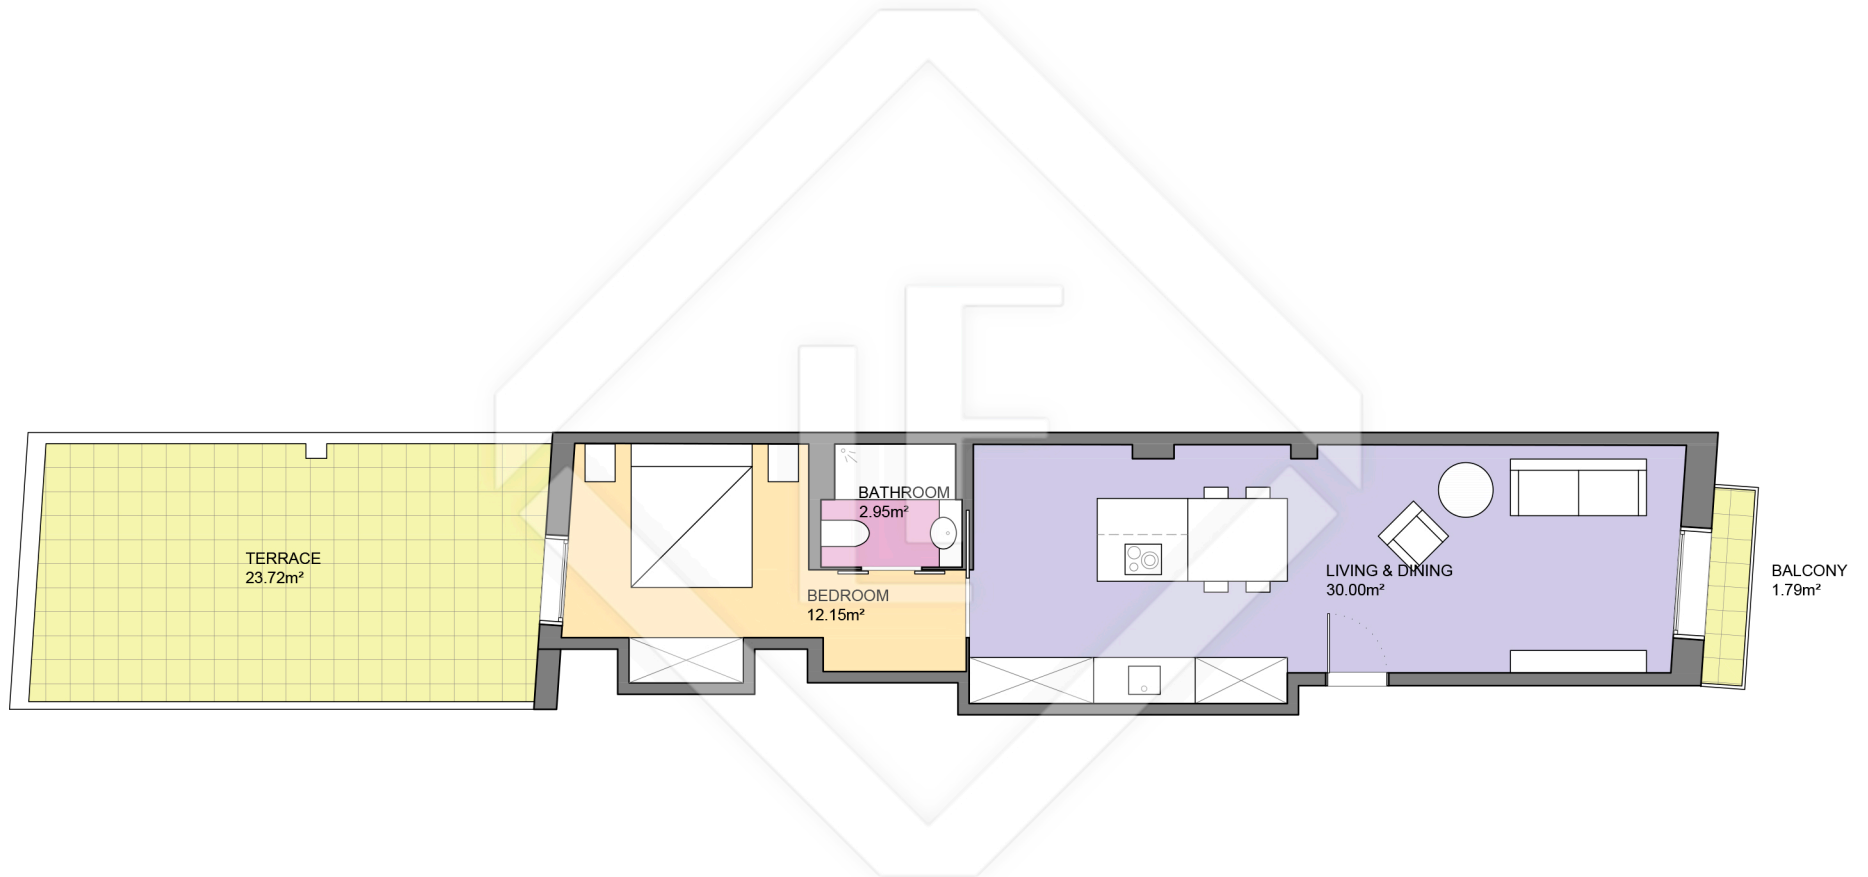

BCN32916

LUCAS FOX
INTERNATIONAL PROPERTIES

Scale in metres. Indicative only. Dimensions are approximate. All information contained here is gathered from sources we believe to be reliable. However we cannot guarantee its accuracy and interested persons should rely on their own enquiries.

Measurements FLOOR	
Built surface	51.67m ²
Useful surface	45.10m ²
Exterior surface	25.51m ²