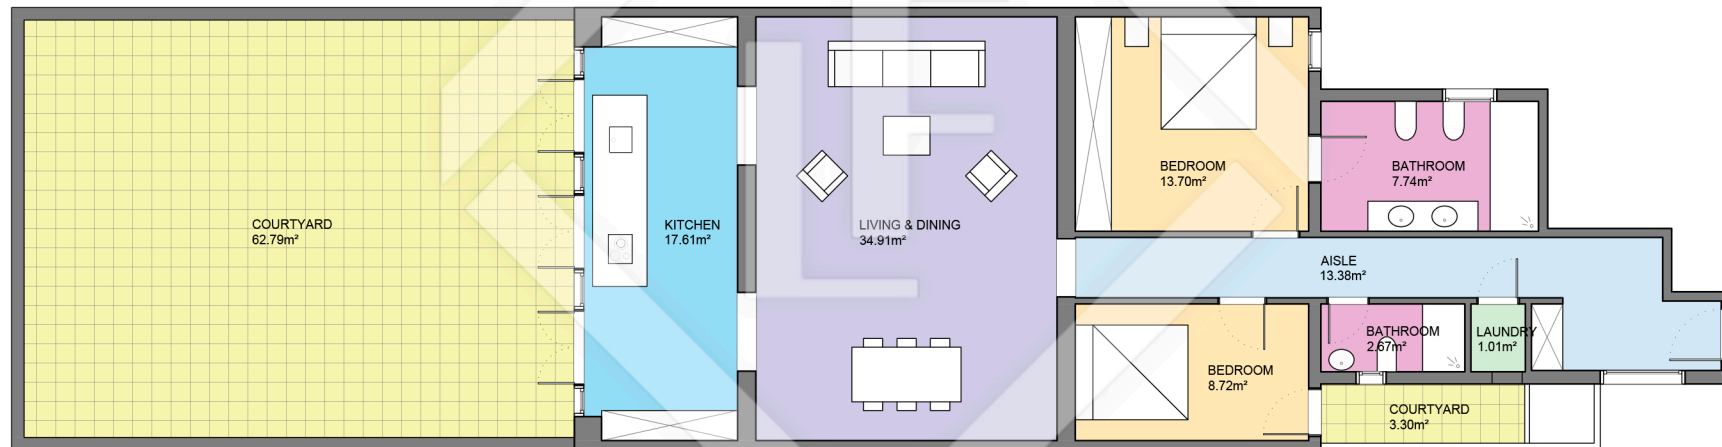

BCN32900

LUCAS FOX

INTERNATIONAL PROPERTIES

LUCAS FOX
INTERNATIONAL PROPERTIES

Scale in metres. Indicative only. Dimensions are approximate. All information contained here is gathered from sources we believe to be reliable. However we cannot guarantee its accuracy and interested persons should rely on their own enquiries.

Measurements FLOOR	
Built surface	116.21m ²
Useful surface	99.73m ²
Exterior surface	66.09m ²
Height	3.02m