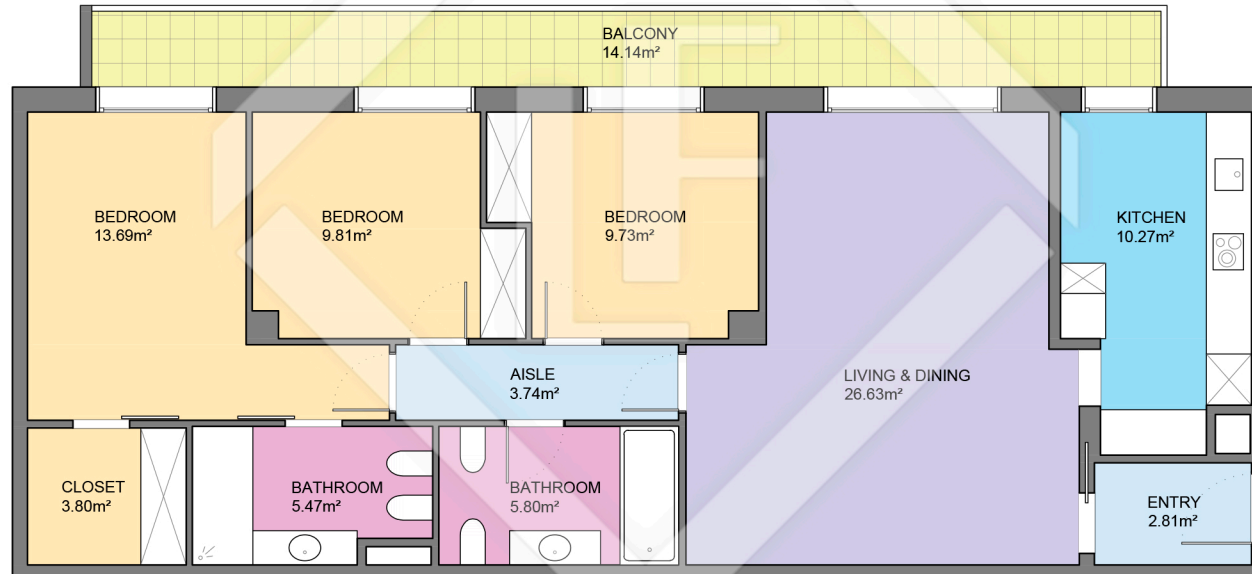

BCN32735

LUCAS FOX  
INTERNATIONAL PROPERTIES

LUCAS FOX  
INTERNATIONAL PROPERTIES

Scale in metres. Indicative only. Dimensions are approximate. All information contained here is gathered from sources we believe to be reliable. However we cannot guarantee its accuracy and interested persons should rely on their own enquiries.

Measurements FLOOR	
Built surface	107.66m <sup>2</sup>
Useful surface	91.75m <sup>2</sup>
Exterior surface	14.14m <sup>2</sup>
Height	2.60m