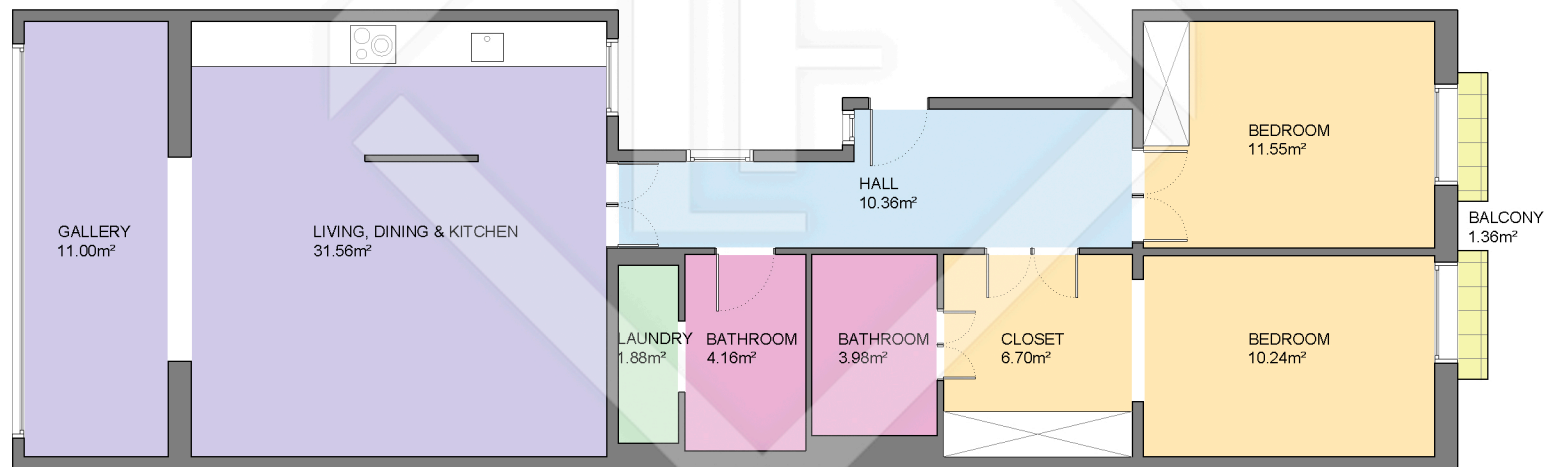

BCN24794

LUCAS FOX  
INTERNATIONAL PROPERTIES

LUCAS FOX  
INTERNATIONAL PROPERTIES

Scale in metres. Indicative only. Dimensions are approximate. All information contained here is gathered from sources we believe to be reliable. However we cannot guarantee its accuracy and interested persons should rely on their own enquiries.

Measurements FLOOR	
Built surface	105.87m <sup>2</sup>
Useful surface	91.44m <sup>2</sup>
Exterior surface	1.36m <sup>2</sup>
Height	2.60m