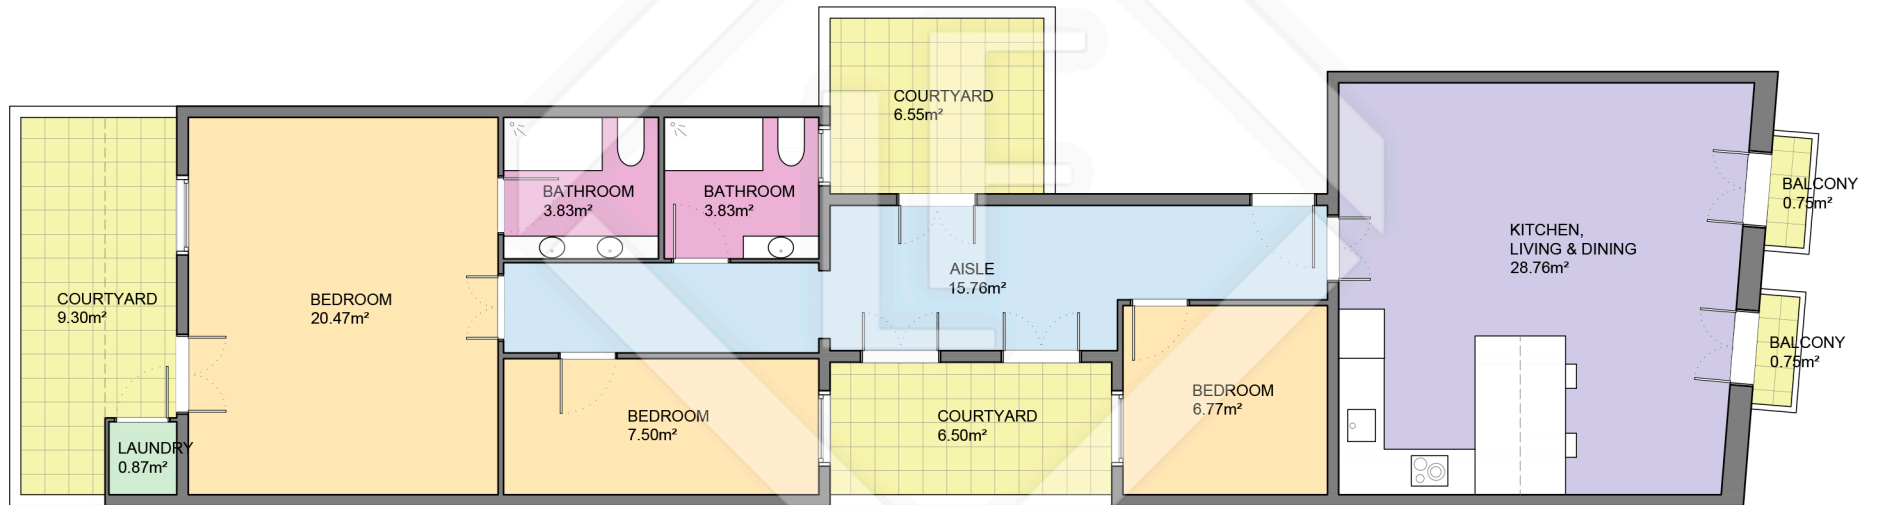

BCN32609

LUCAS FOX
INTERNATIONAL PROPERTIES

Scale in metres. Indicative only. Dimensions are approximate. All information contained here is gathered from sources we believe to be reliable. However we cannot guarantee its accuracy and interested persons should rely on their own enquiries.

Measurements FLOOR	
Built surface	100.00m ²
Useful surface	87.79m ²
Exterior surface	23.85m ²