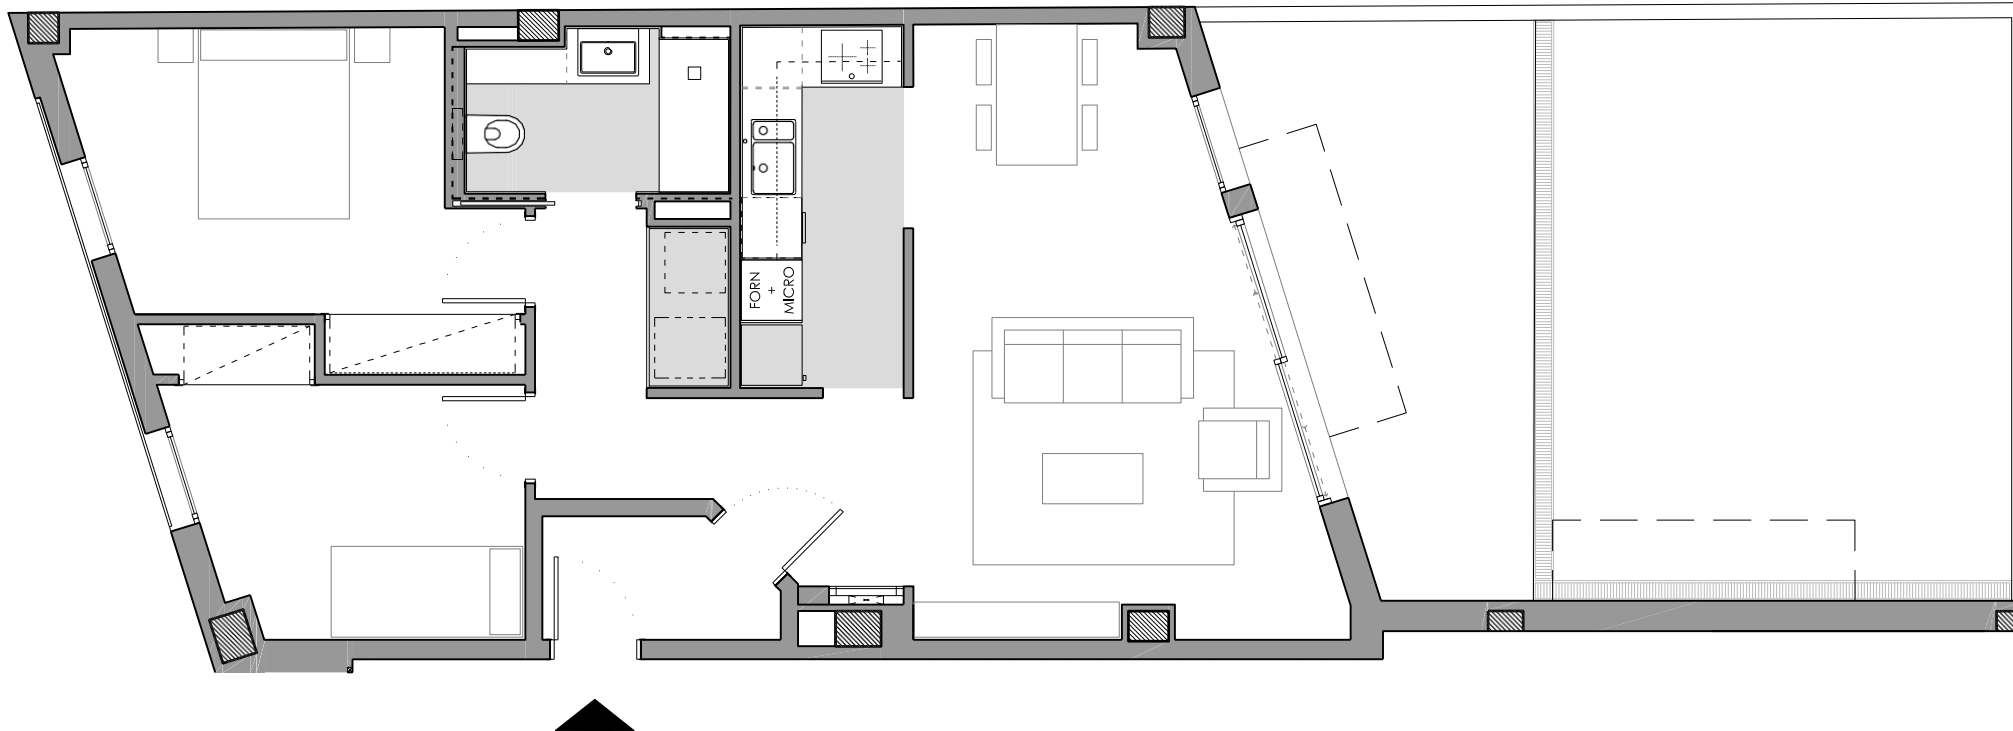

NUMANCIA - DIAGONAL

BAJOS 1

LUCAS FOX
NEW DEVELOPMENTS

Ubicació

Plànol Clau

data: 22 setembre 2020

Escala 1/75

These details have been prepared in good faith but are not intended to constitute part of any offer of contract or create any contractual relationship. No description of information of any kind contained in these particulars may be relied upon as a statement or representation, warranty or fact. All images, plans and specifications shown are indicative only, cannot be guaranteed to represent the complete interiors or exteriors of the property. Any areas, measurements or distances given are approximate only. It is not possible to scale exactly from these drawings. Any buyer must satisfy himself by inspection or otherwise as to the correctness of any information given.