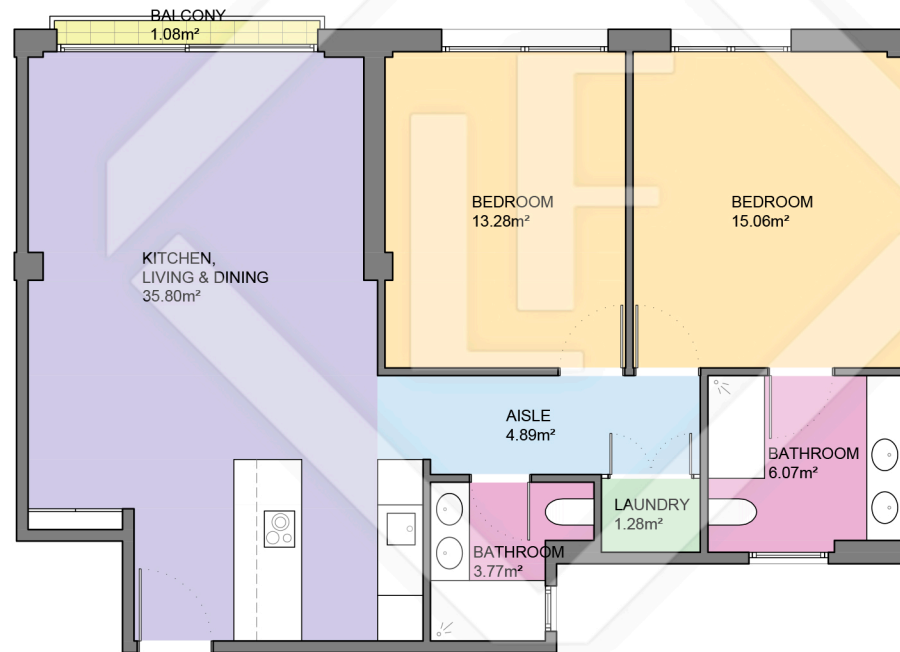

BCN32547

LUCAS FOX
INTERNATIONAL PROPERTIES

Scale in metres. Indicative only. Dimensions are approximate. All information contained here is gathered from sources we believe to be reliable. However we cannot guarantee its accuracy and interested persons should rely on their own enquiries.

Measurements FLOOR	
Built surface	88.75m ²
Useful surface	80.15m ²
Exterior surface	1.08m ²