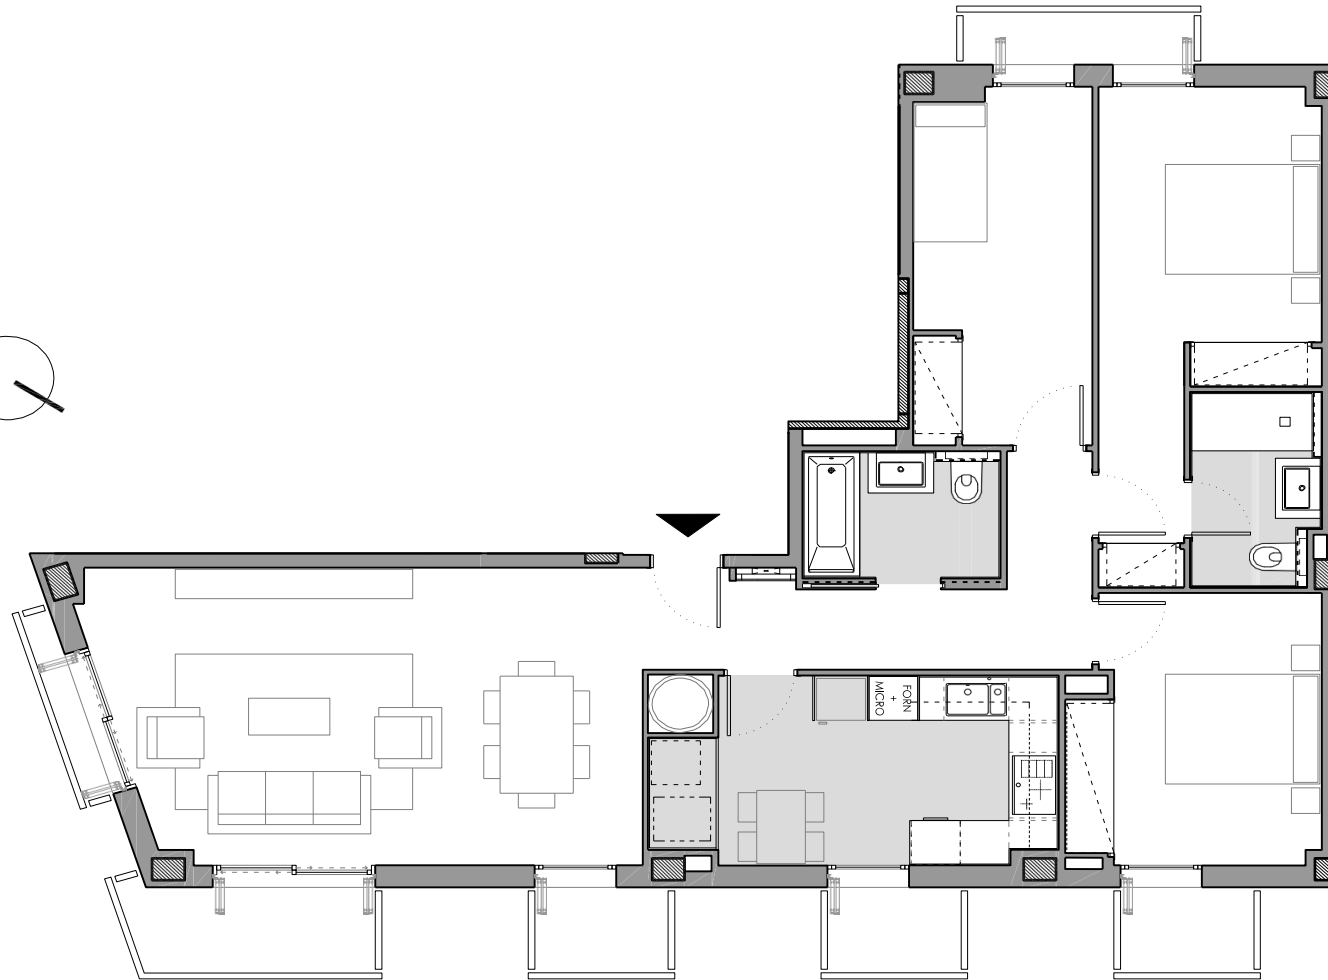

NUMANCIA - DIAGONAL

1^o 1^a

LUCAS FOX
NEW DEVELOPMENTS

Ubicació

Plànol Clau

data: 29 setembre 2020

Escala 1/75

These details have been prepared in good faith but are not intended to constitute part of any offer of contract or create any contractual relationship. No description of information of any kind contained in these particulars may be relied upon as a statement or representation, warranty or fact. All images, plans and specifications shown are indicative only, cannot be guaranteed to represent the complete interiors or exteriors of the property. Any areas, measurements or distances given are approximate only. It is not possible to scale exactly from these drawings. Any buyer must satisfy himself by inspection or otherwise as to the correctness of any information given.