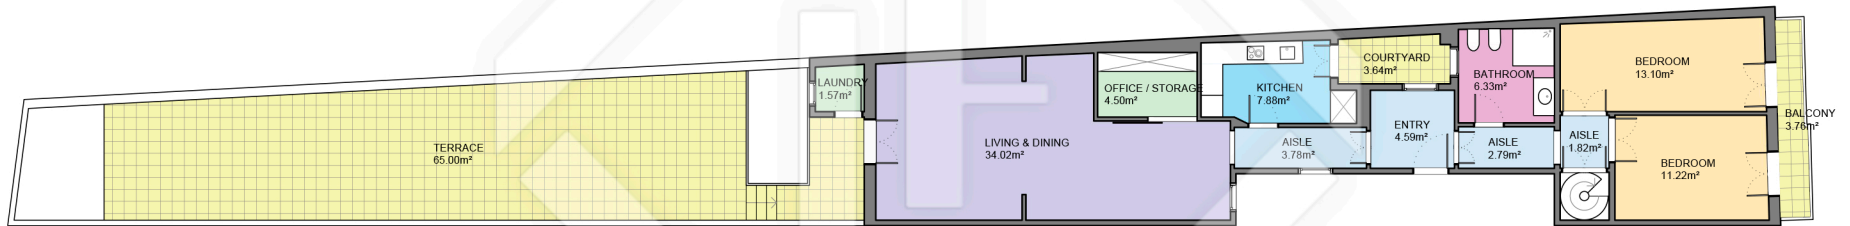

BCN32325

LUCAS FOX
INTERNATIONAL PROPERTIES

LUCAS FOX
INTERNATIONAL PROPERTIES

Scale in metres. Indicative only. Dimensions are approximate. All information contained here is gathered from sources we believe to be reliable. However we cannot guarantee its accuracy and interested persons should rely on their own enquiries.

Measurements FLOOR	
Built surface	124.77m ²
Useful surface	105.31m ²
Exterior surface	72.40m ²
Height	3.60m