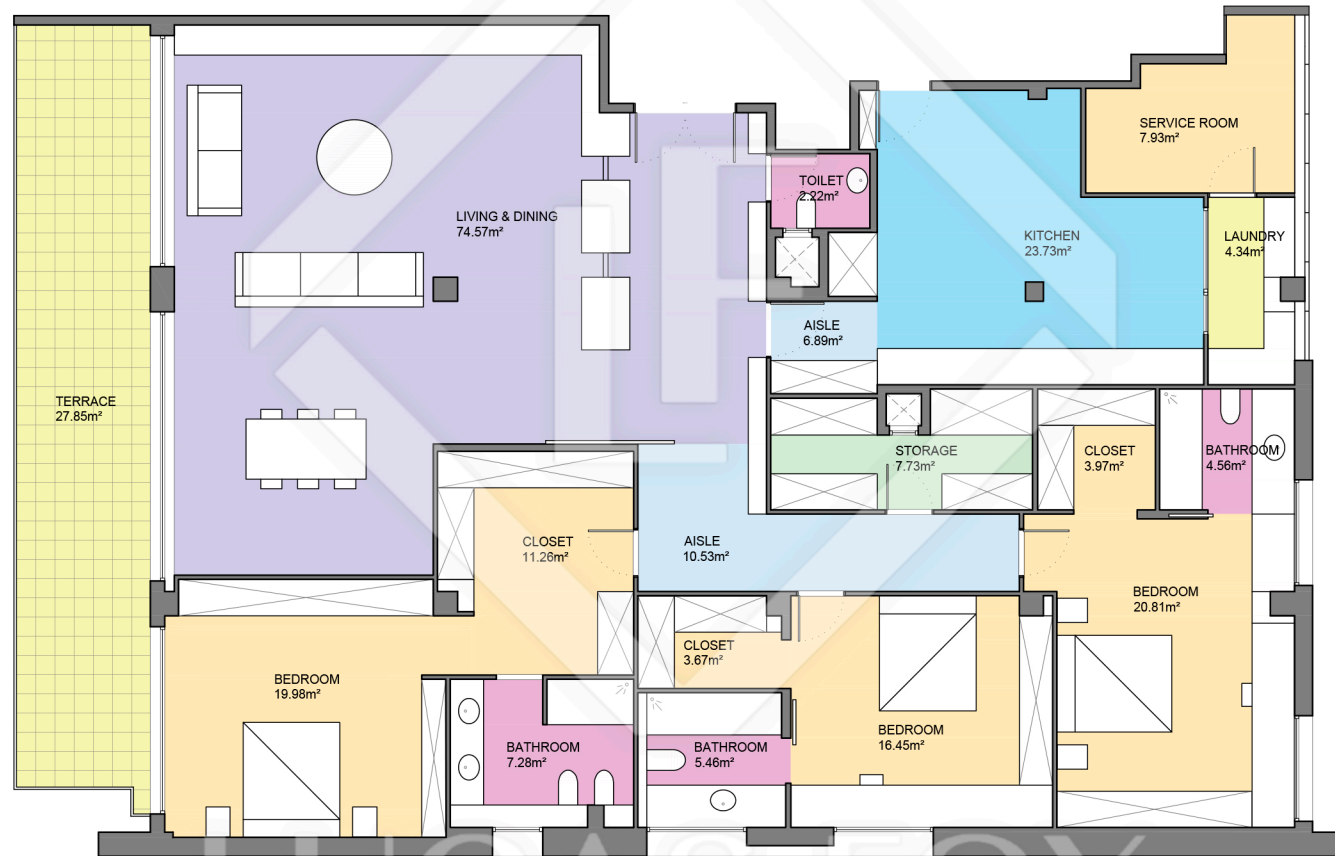

BCN32308

LUCAS FOX
INTERNATIONAL PROPERTIES

Scale in metres. Indicative only. Dimensions are approximate. All information contained here is gathered from sources we believe to be reliable. However we cannot guarantee its accuracy and interested persons should rely on their own enquiries.

Measurements FLOOR	
Built surface	254.50m ²
Useful surface	227.37m ²
Exterior surface	27.85m ²