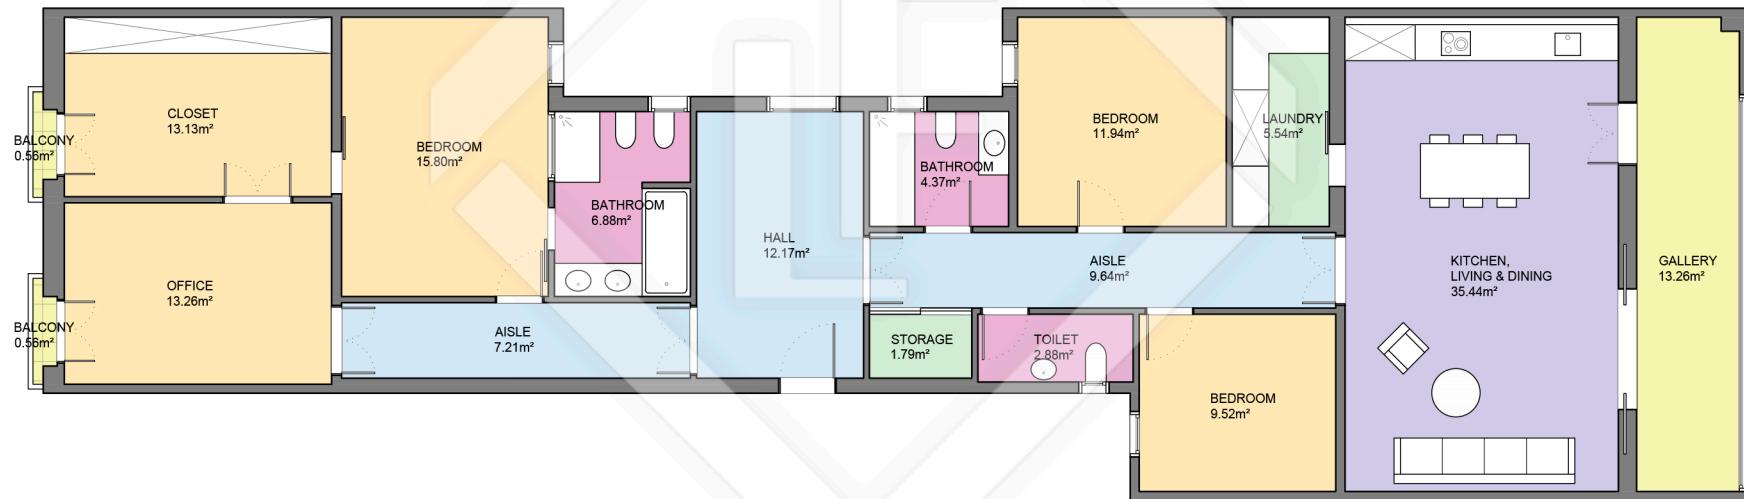

BCN32246

LUCAS FOX
INTERNATIONAL PROPERTIES

Scale in metres. Indicative only. Dimensions are approximate. All information contained here is gathered from sources we believe to be reliable. However we cannot guarantee its accuracy and interested persons should rely on their own enquiries.

| Measurements FLOOR | |
|--------------------|----------------------|
| Built surface | 186.53m ² |
| Useful surface | 162.82m ² |
| Exterior surface | 1.12m ² |
| Height | 3.10m |