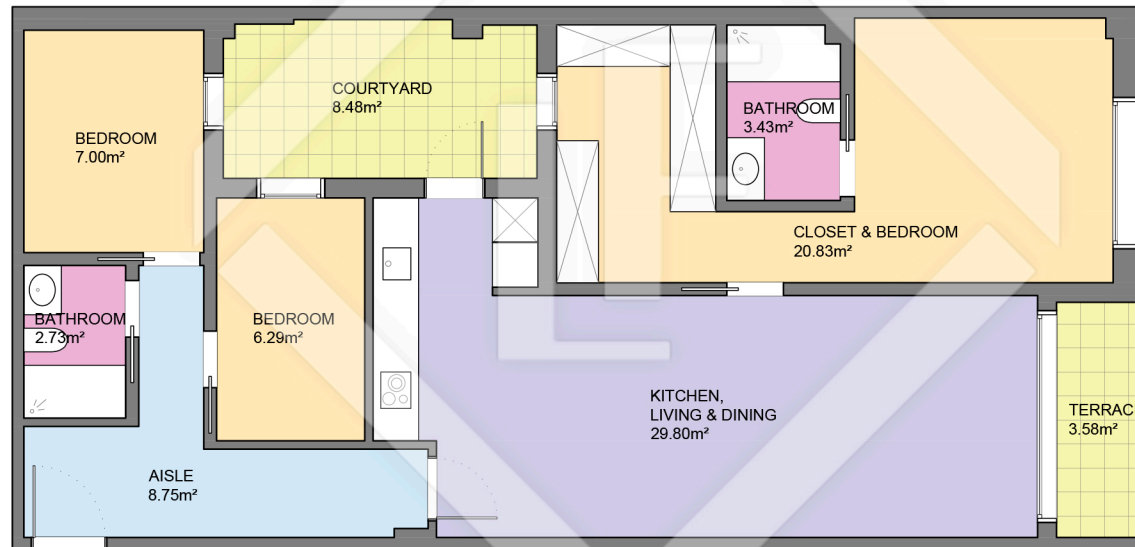

BCN32120

LUCAS FOX

INTERNATIONAL PROPERTIES

LUCAS FOX
INTERNATIONAL PROPERTIES

Scale in metres. Indicative only. Dimensions are approximate. All information contained here is gathered from sources we believe to be reliable. However we cannot guarantee its accuracy and interested persons should rely on their own enquiries.

Measurements FLOOR	
Built surface	95.20m ²
Useful surface	78.83m ²
Exterior surface	12.05m ²
Height	2.65m