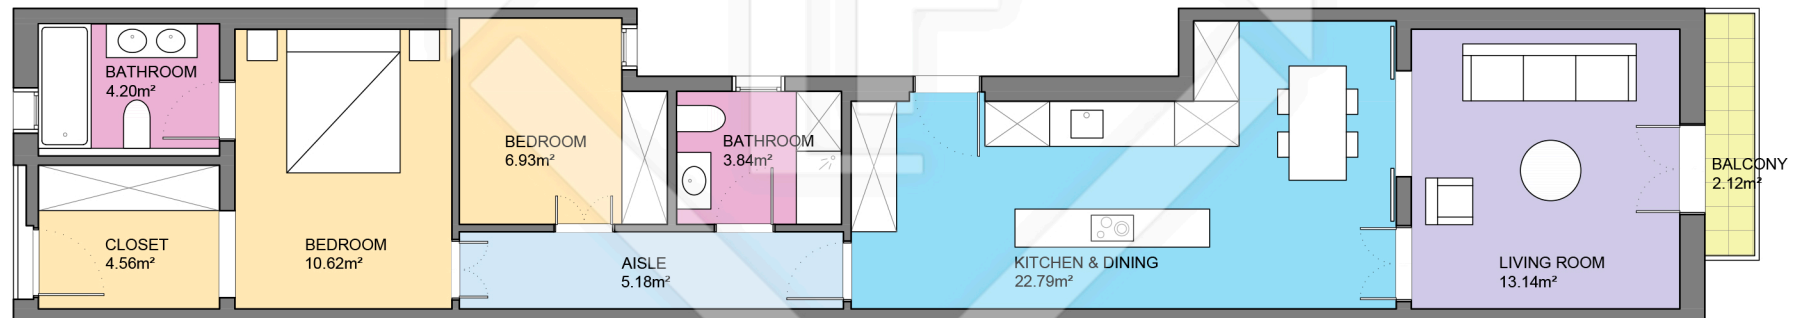

# LUCAS FOX

INTERNATIONAL PROPERTIES

Scale in metres. Indicative only. Dimensions are approximate. All information contained here is gathered from sources we believe to be reliable. However we cannot guarantee its accuracy and interested persons should rely on their own enquiries.

Measurements FLOOR	
Built surface	85.48m <sup>2</sup>
Useful surface	71.25m <sup>2</sup>
Exterior surface	2.12m <sup>2</sup>
Height	3.02m