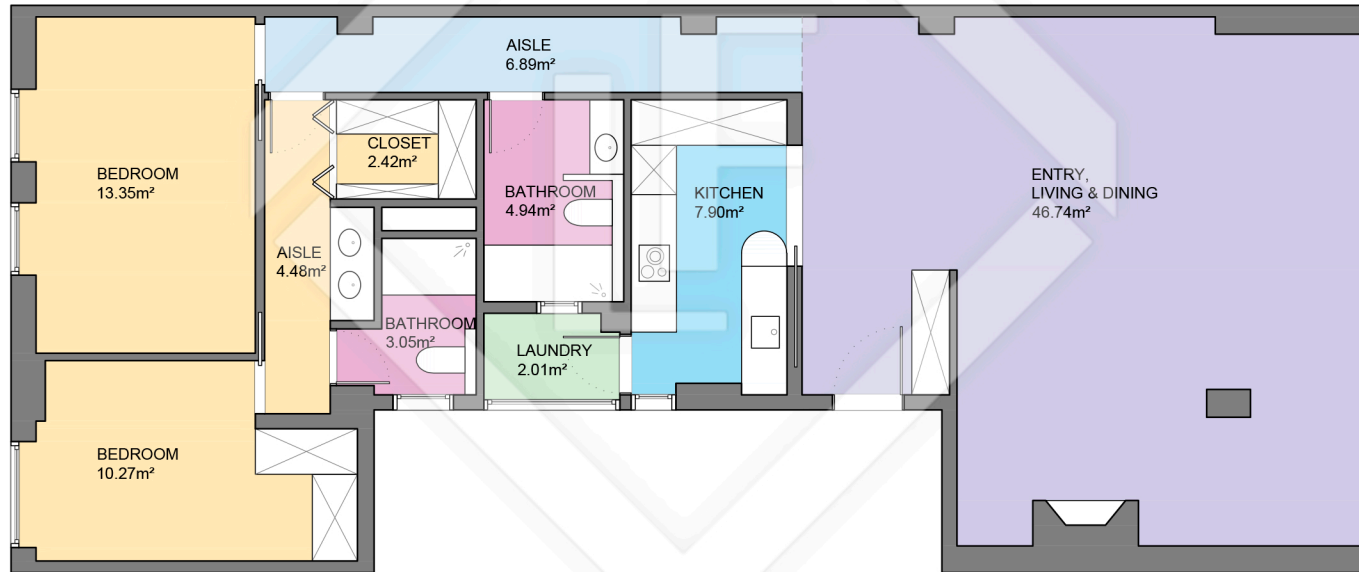

BCN32063

LUCAS FOX
INTERNATIONAL PROPERTIES

Scale in metres. Indicative only. Dimensions are approximate. All information contained here is gathered from sources we believe to be reliable. However we cannot guarantee its accuracy and interested persons should rely on their own enquiries.

Measurements FLOOR	
Built surface	119.30m ²
Useful surface	102.05m ²
Height	2.75m