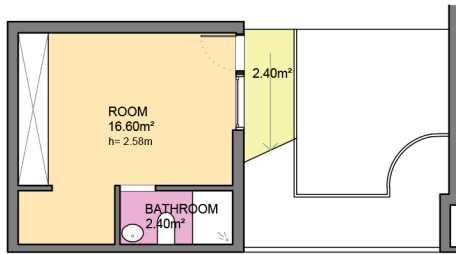

BCN32042

LUCAS FOX
INTERNATIONAL PROPERTIES

LUCAS FOX
INTERNATIONAL PROPERTIES

Scale in metres. Indicative only. Dimensions are approximate. All information contained here is gathered from sources we believe to be reliable. However we cannot guarantee its accuracy and interested persons should rely on their own enquiries.

Measurements FLOOR	
Built surface	147.80m ²
Useful surface	131.70m ²
Exterior surface	34.10m ²
Height	3.46m