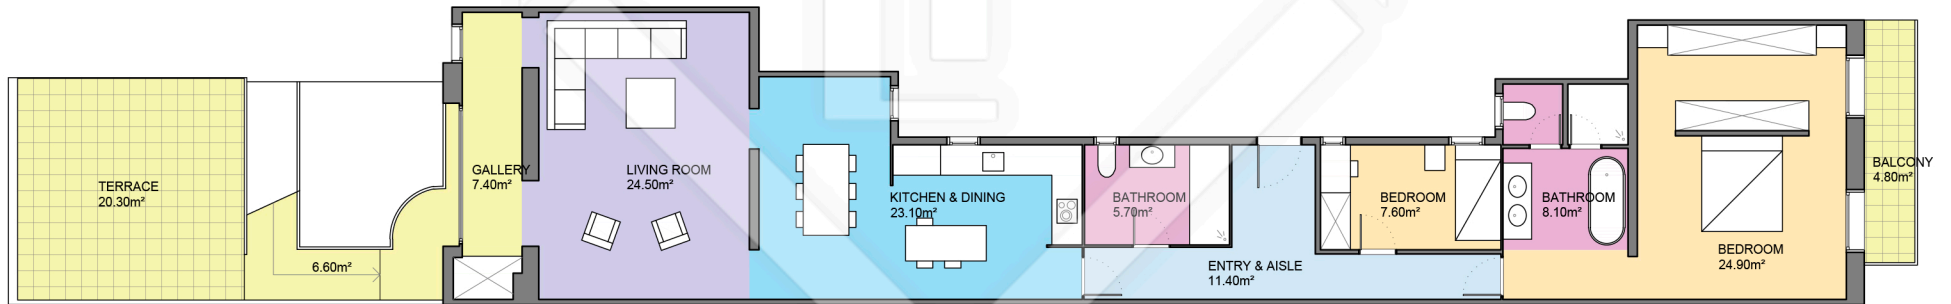

BCN32042

LUCAS FOX
INTERNATIONAL PROPERTIES

LUCAS FOX
INTERNATIONAL PROPERTIES

Scale in metres. Indicative only. Dimensions are approximate. All information contained here is gathered from sources we believe to be reliable. However we cannot guarantee its accuracy and interested persons should rely on their own enquiries.

Measurements FLOOR	
Built surface	147.80m ²
Useful surface	131.70m ²
Exterior surface	34.10m ²
Height	3.46m