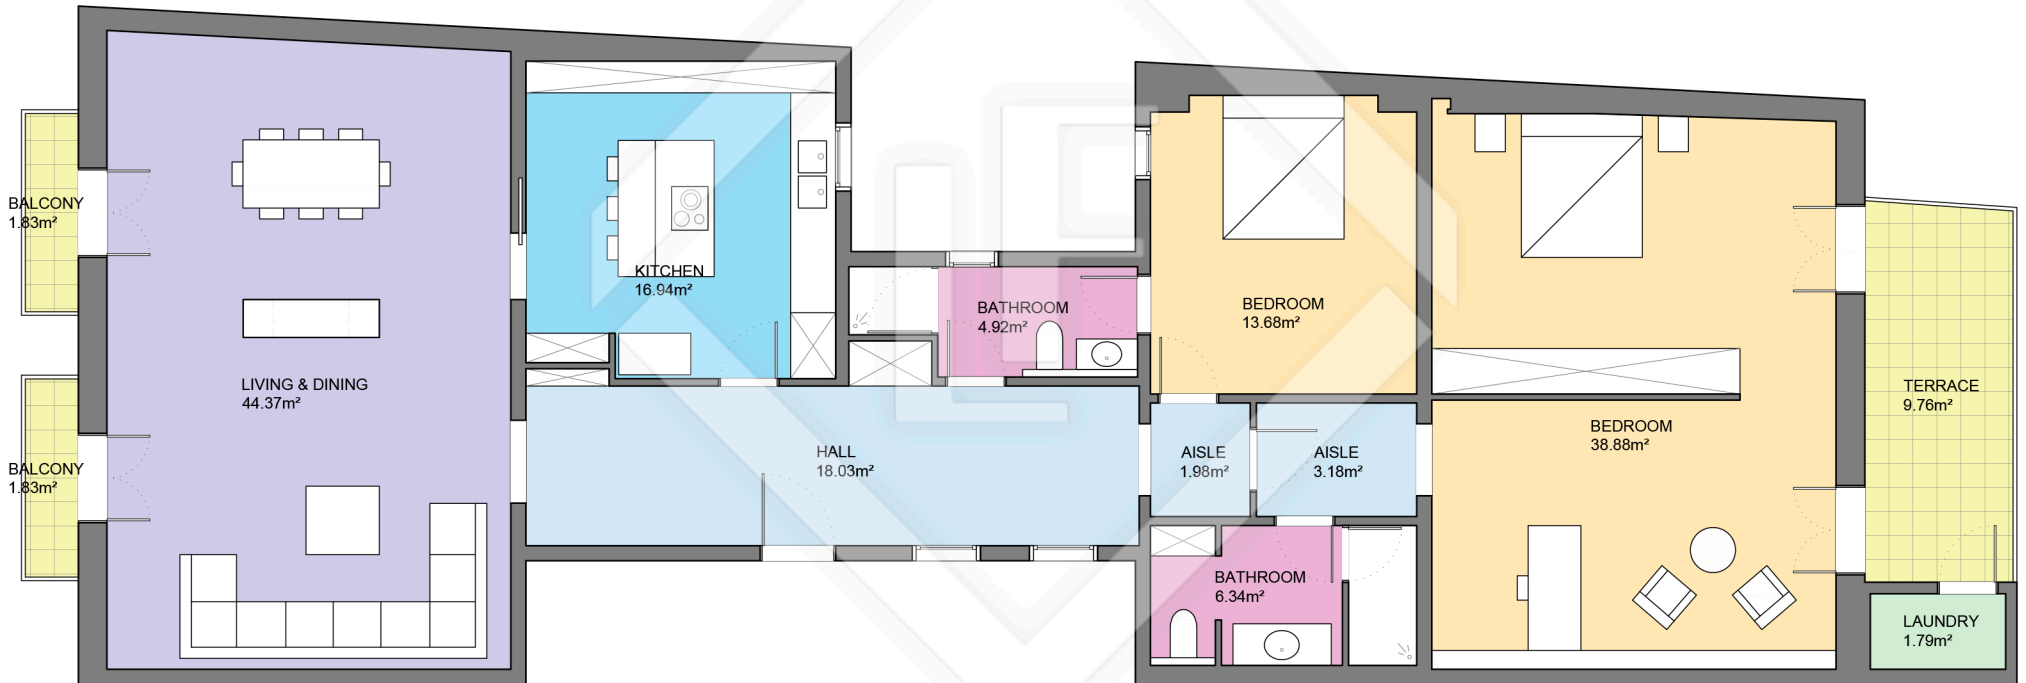

BCN31979

LUCAS FOX

INTERNATIONAL PROPERTIES

LUCAS FOX
INTERNATIONAL PROPERTIES

Scale in metres. Indicative only. Dimensions are approximate. All information contained here is gathered from sources we believe to be reliable. However we cannot guarantee its accuracy and interested persons should rely on their own enquiries.

Measurements FLOOR	
Built surface	174.39m ²
Useful surface	150.11m ²
Exterior surface	13.42m ²
Height	2.90m