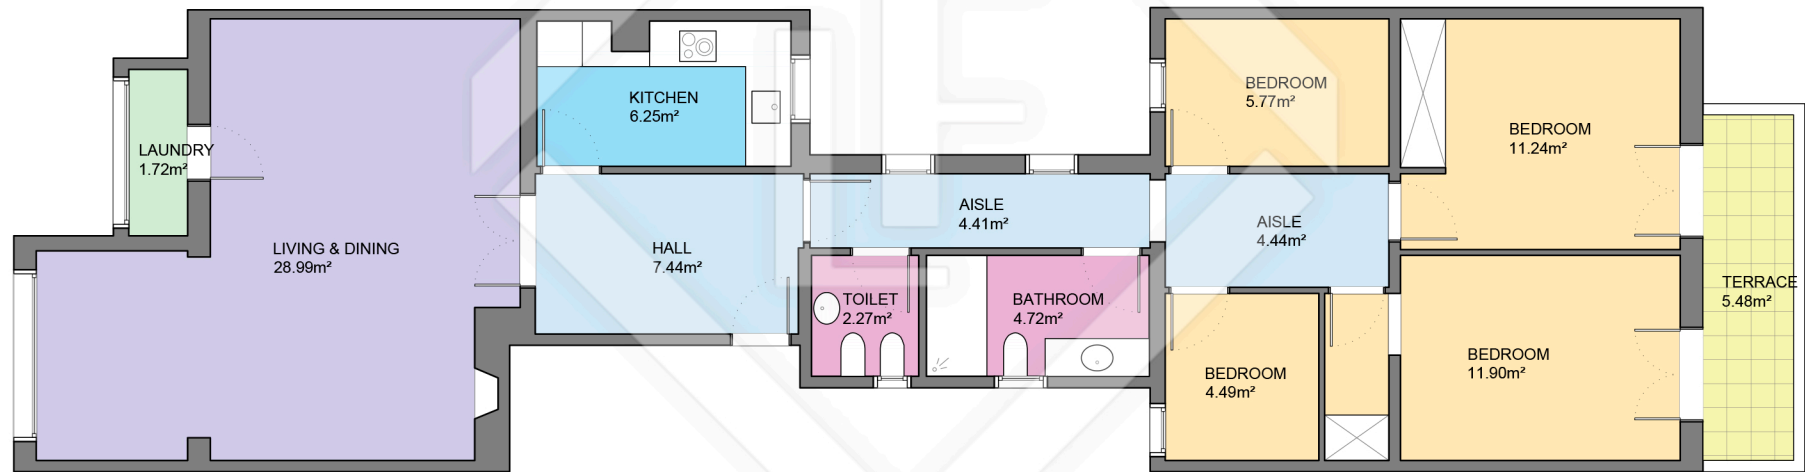

BCN31963

LUCAS FOX  
INTERNATIONAL PROPERTIES

Scale in metres. Indicative only. Dimensions are approximate. All information contained here is gathered from sources we believe to be reliable. However we cannot guarantee its accuracy and interested persons should rely on their own enquiries.

Measurements FLOOR	
Built surface	111.94m <sup>2</sup>
Useful surface	93.64m <sup>2</sup>
Exterior surface	5.48m <sup>2</sup>
Height	2.75m