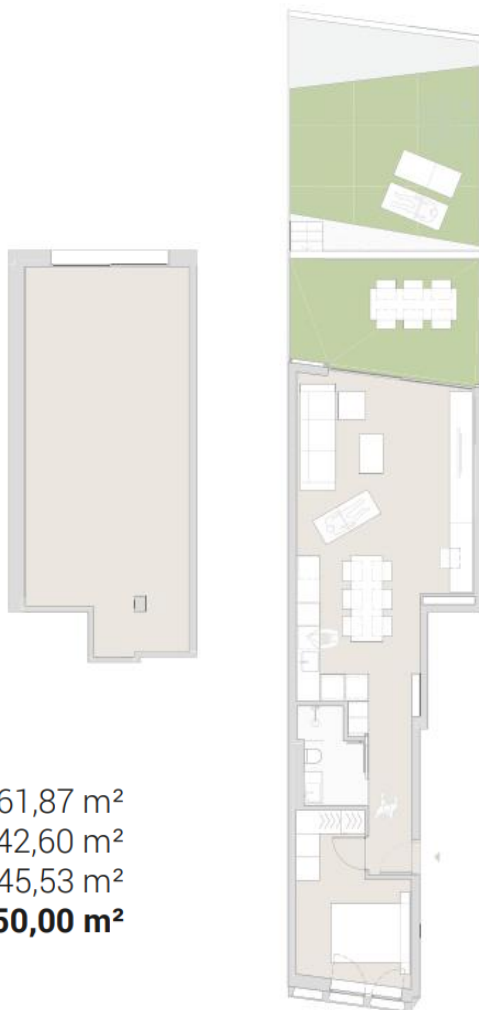

VALDONZELLA – SANT ANTONI

BAJOS 1^o Y 2^a

LUCAS FOX
NEW DEVELOPMENTS

B.1 Built area: 61,87 m²
Backyard: 42,60 m²
Storage (T1): 45,53 m²
Total: 150,00 m²

B.2 Built area: 63,49 m²
Backyard: 42,36 m²
Storage (T10): 45,15 m²
Total: 151,00 m²

These details have been prepared in good faith but are not intended to constitute part of any offer of contract or create any contractual relationship. No description of information of any kind contained in these particulars may be relied upon as a statement or representation, warranty or fact. All images, plans and specifications shown are indicative only, cannot be guaranteed to represent the complete interiors or exteriors of the property. Any areas, measurements or distances given are approximate only. It is not possible to scale exactly from these drawings. Any buyer must satisfy himself by inspection or otherwise as to the correctness of any information given.