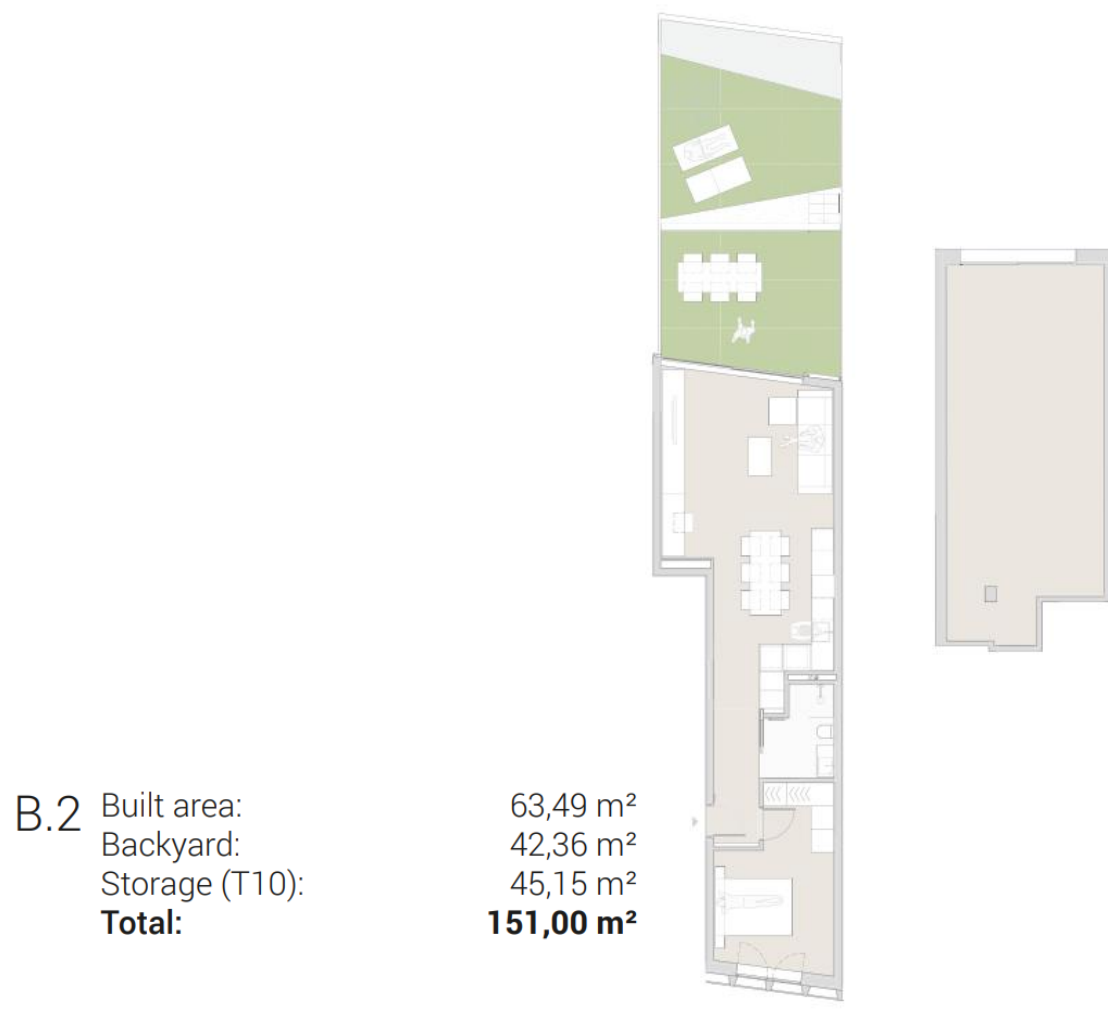

VALDONZELLA – SANT ANTONI

BAJOS 1^o Y 2^a

LUCAS FOX
NEW DEVELOPMENTS

B.1 Built area: 61,87 m²
Backyard: 42,60 m²
Storage (T1): 45,53 m²
Total: 150,00 m²

B.2 Built area: 63,49 m²
Backyard: 42,36 m²
Storage (T10): 45,15 m²
Total: 151,00 m²

These details have been prepared in good faith but are not intended to constitute part of any offer of contract or create any contractual relationship. No description of information of any kind contained in these particulars may be relied upon as a statement or representation, warranty or fact. All images, plans and specifications shown are indicative only, cannot be guaranteed to represent the complete interiors or exteriors of the property. Any areas, measurements or distances given are approximate only. It is not possible to scale exactly from these drawings. Any buyer must satisfy himself by inspection or otherwise as to the correctness of any information given.