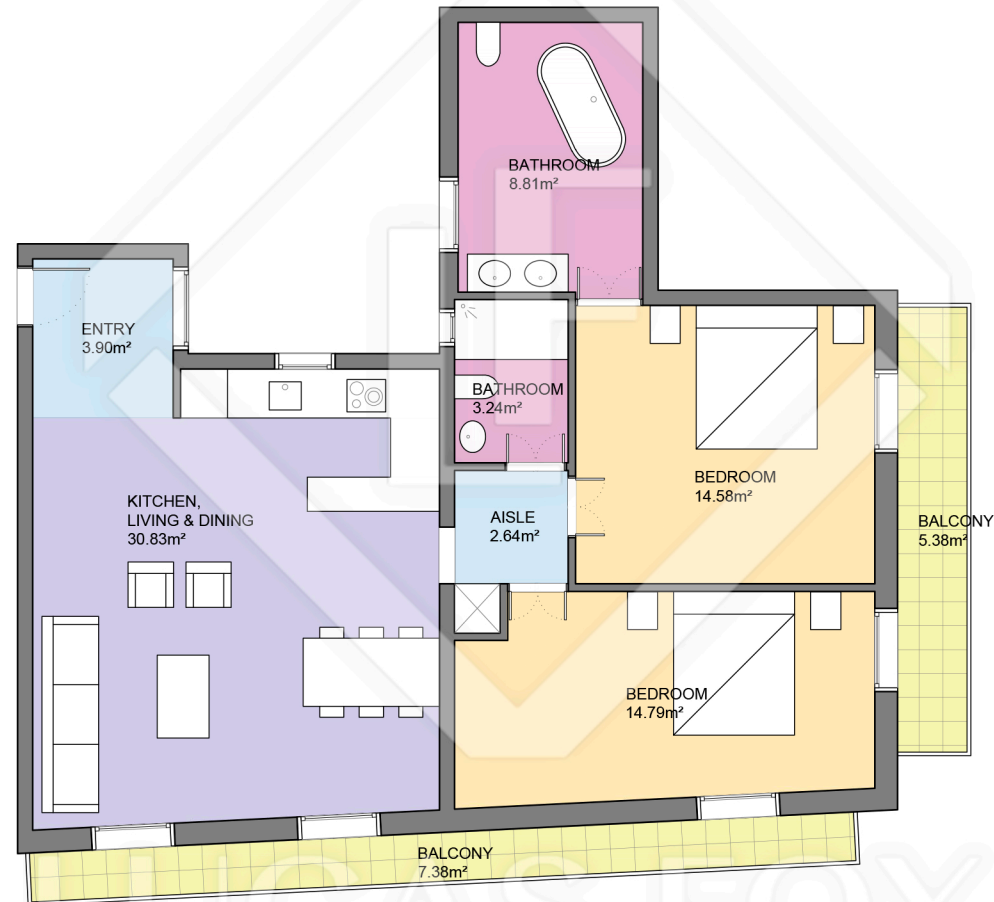

# BCN31791

LUCAS FOX  
INTERNATIONAL PROPERTIES

Scale in metres. Indicative only. Dimensions are approximate. All information contained here is gathered from sources we believe to be reliable. However we cannot guarantee its accuracy and interested persons should rely on their own enquiries.

Measurements FLOOR	
Built surface	92.77m <sup>2</sup>
Useful surface	78.79m <sup>2</sup>
Exterior surface	12.76m <sup>2</sup>