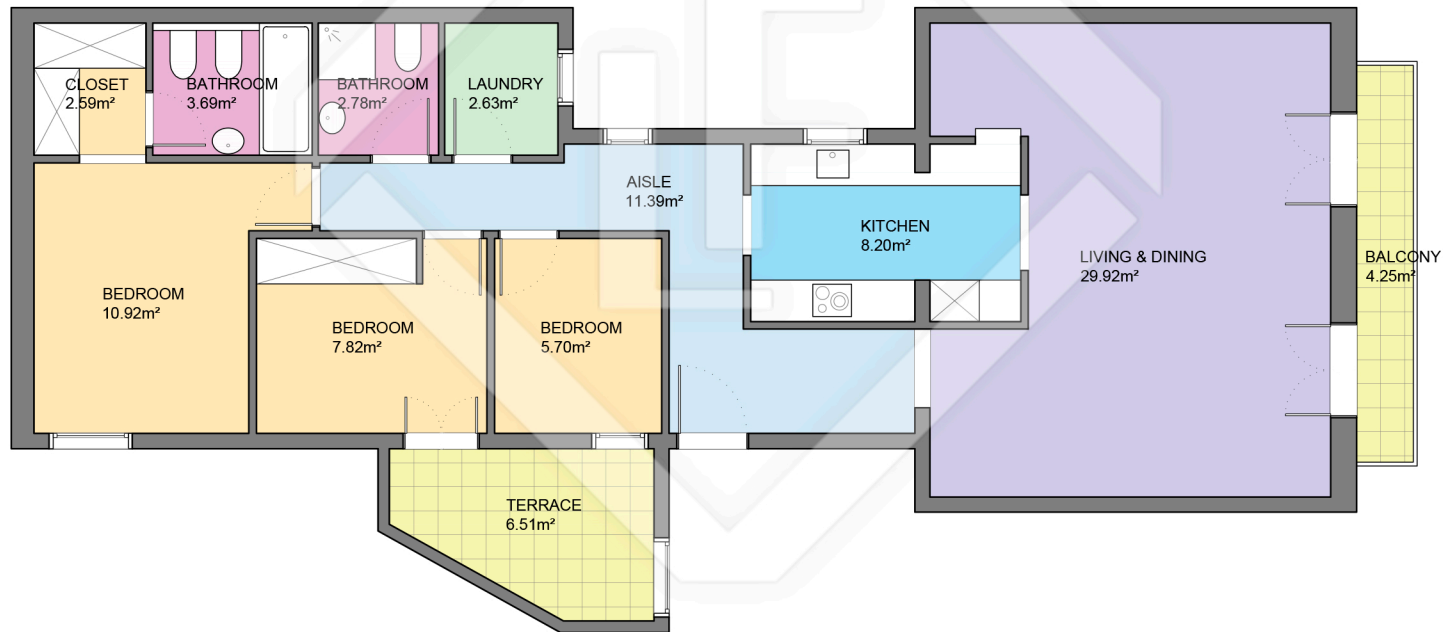

BCN31733

LUCAS FOX
INTERNATIONAL PROPERTIES

LUCAS FOX
INTERNATIONAL PROPERTIES

Scale in metres. Indicative only. Dimensions are approximate. All information contained here is gathered from sources we believe to be reliable. However we cannot guarantee its accuracy and interested persons should rely on their own enquiries.

Measurements FLOOR	
Built surface	101.39m ²
Useful surface	85.88m ²
Exterior surface	10.76m ²
Height	3.23m