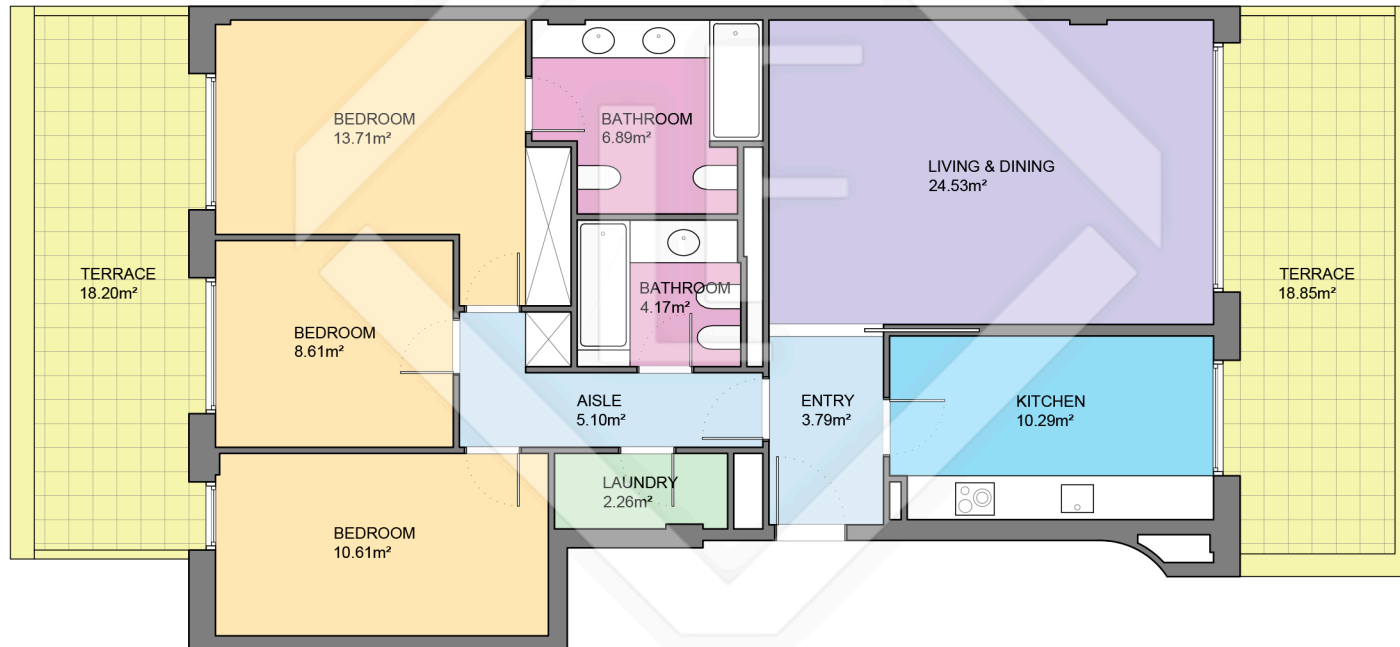

BCN31313

LUCAS FOX

INTERNATIONAL PROPERTIES

Scale in metres. Indicative only. Dimensions are approximate. All information contained here is gathered from sources we believe to be reliable. However we cannot guarantee its accuracy and interested persons should rely on their own enquiries.

Measurements FLOOR	
Built surface	104.58m ²
Useful surface	89.95m ²
Exterior surface	37.05m ²