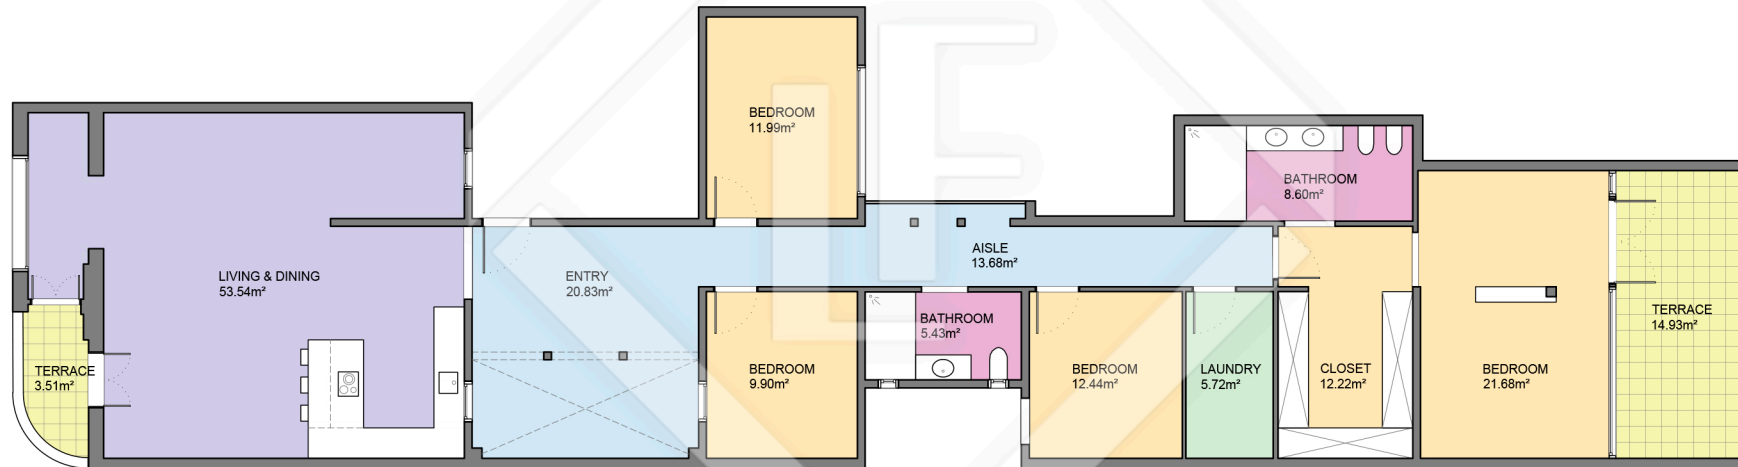

BCN31289

LUCAS FOX

INTERNATIONAL PROPERTIES

LUCAS FOX
INTERNATIONAL PROPERTIES

Scale in metres. Indicative only. Dimensions are approximate. All information contained here is gathered from sources we believe to be reliable. However we cannot guarantee its accuracy and interested persons should rely on their own enquiries.

Measurements FLOOR	
Built surface	198.50m ²
Useful surface	176.03m ²
Exterior surface	18.44m ²