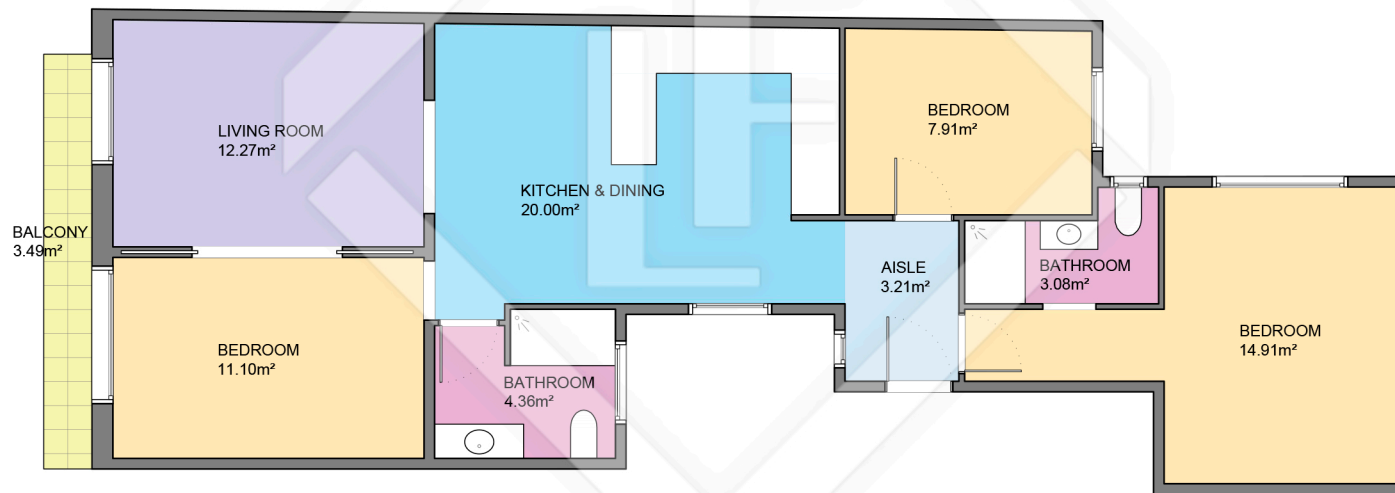

BCN31198

LUCAS FOX

INTERNATIONAL PROPERTIES

LUCAS FOX
INTERNATIONAL PROPERTIES

Scale in metres. Indicative only. Dimensions are approximate. All information contained here is gathered from sources we believe to be reliable. However we cannot guarantee its accuracy and interested persons should rely on their own enquiries.

Measurements FLOOR	
Built surface	87.57m ²
Useful surface	76.84m ²
Exterior surface	3.49m ²