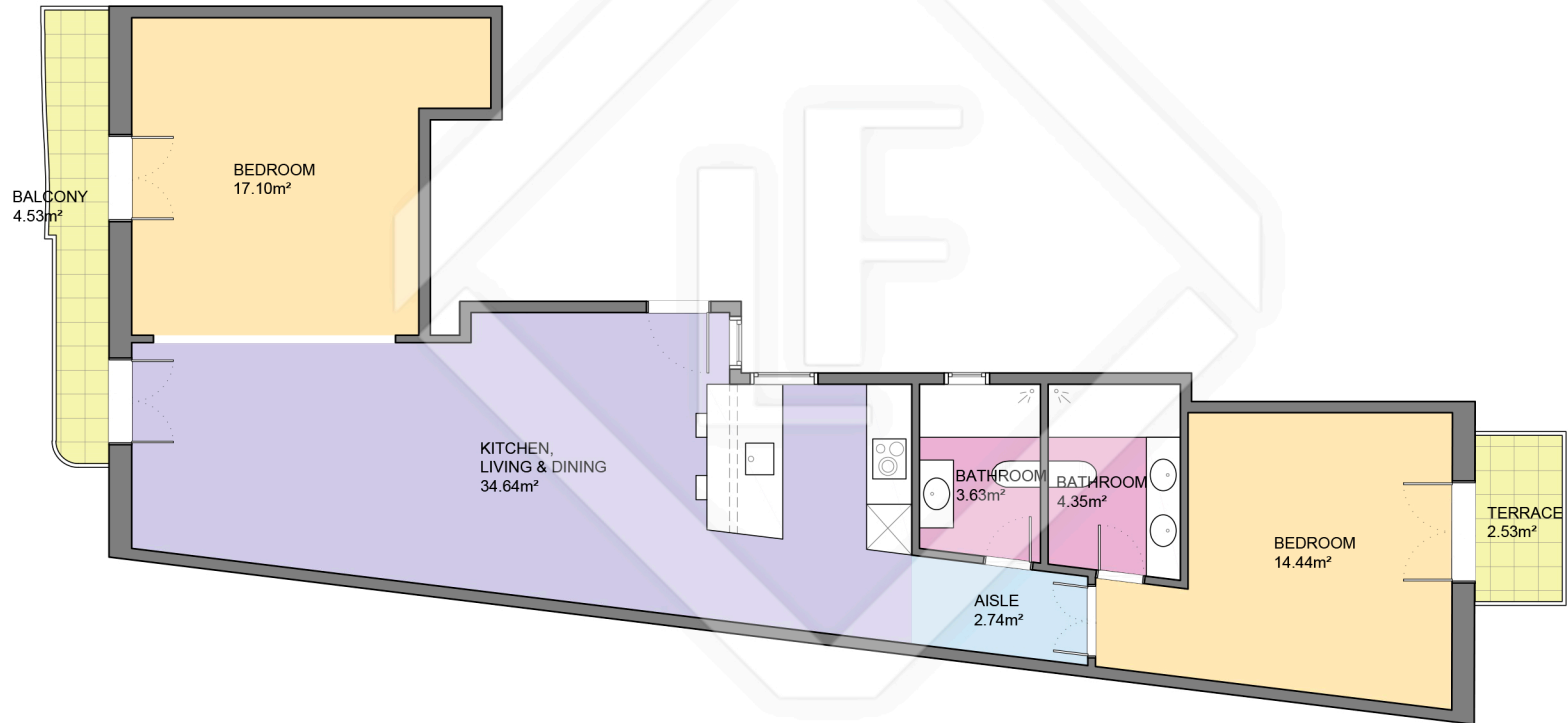

BCN31163

LUCAS FOX

INTERNATIONAL PROPERTIES

LUCAS FOX
INTERNATIONAL PROPERTIES

Scale in metres. Indicative only. Dimensions are approximate. All information contained here is gathered from sources we believe to be reliable. However we cannot guarantee its accuracy and interested persons should rely on their own enquiries.

Measurements FLOOR	
Built surface	89.33m ²
Useful surface	76.90m ²
Exterior surface	7.06m ²
Height	3.20m