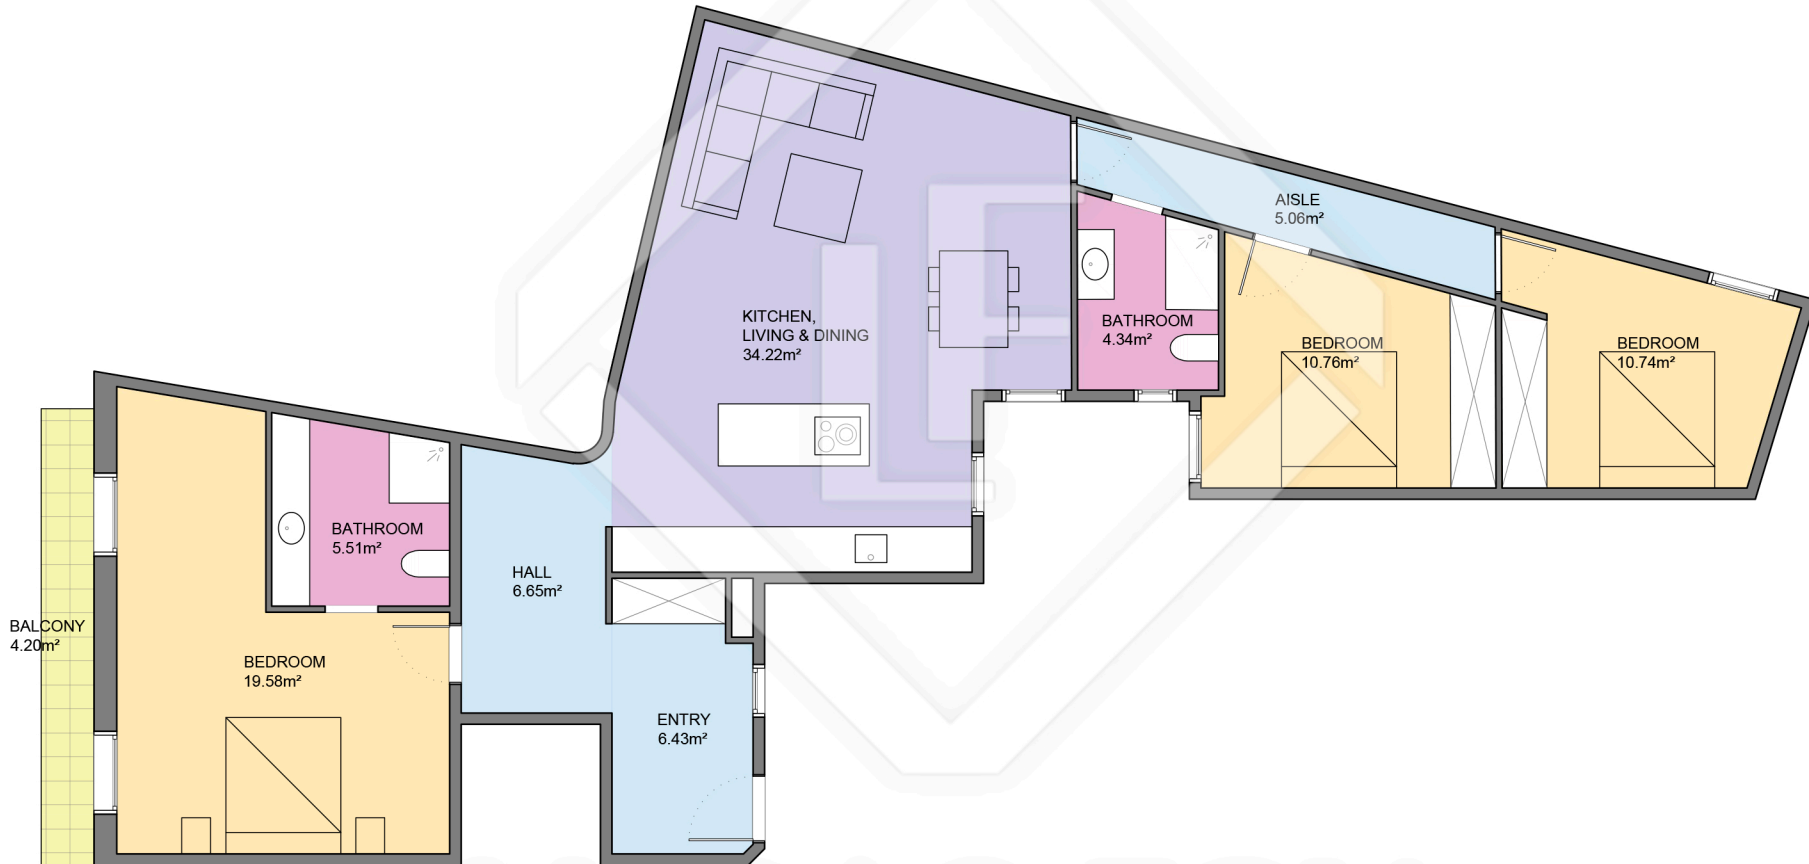

BCN31100

LUCAS FOX
INTERNATIONAL PROPERTIES

Scale in metres. Indicative only. Dimensions are approximate. All information contained here is gathered from sources we believe to be reliable. However we cannot guarantee its accuracy and interested persons should rely on their own enquiries.

Measurements FLOOR	
Built surface	118.38m ²
Useful surface	103.29m ²
Exterior surface	4.20m ²
Height	2.93m