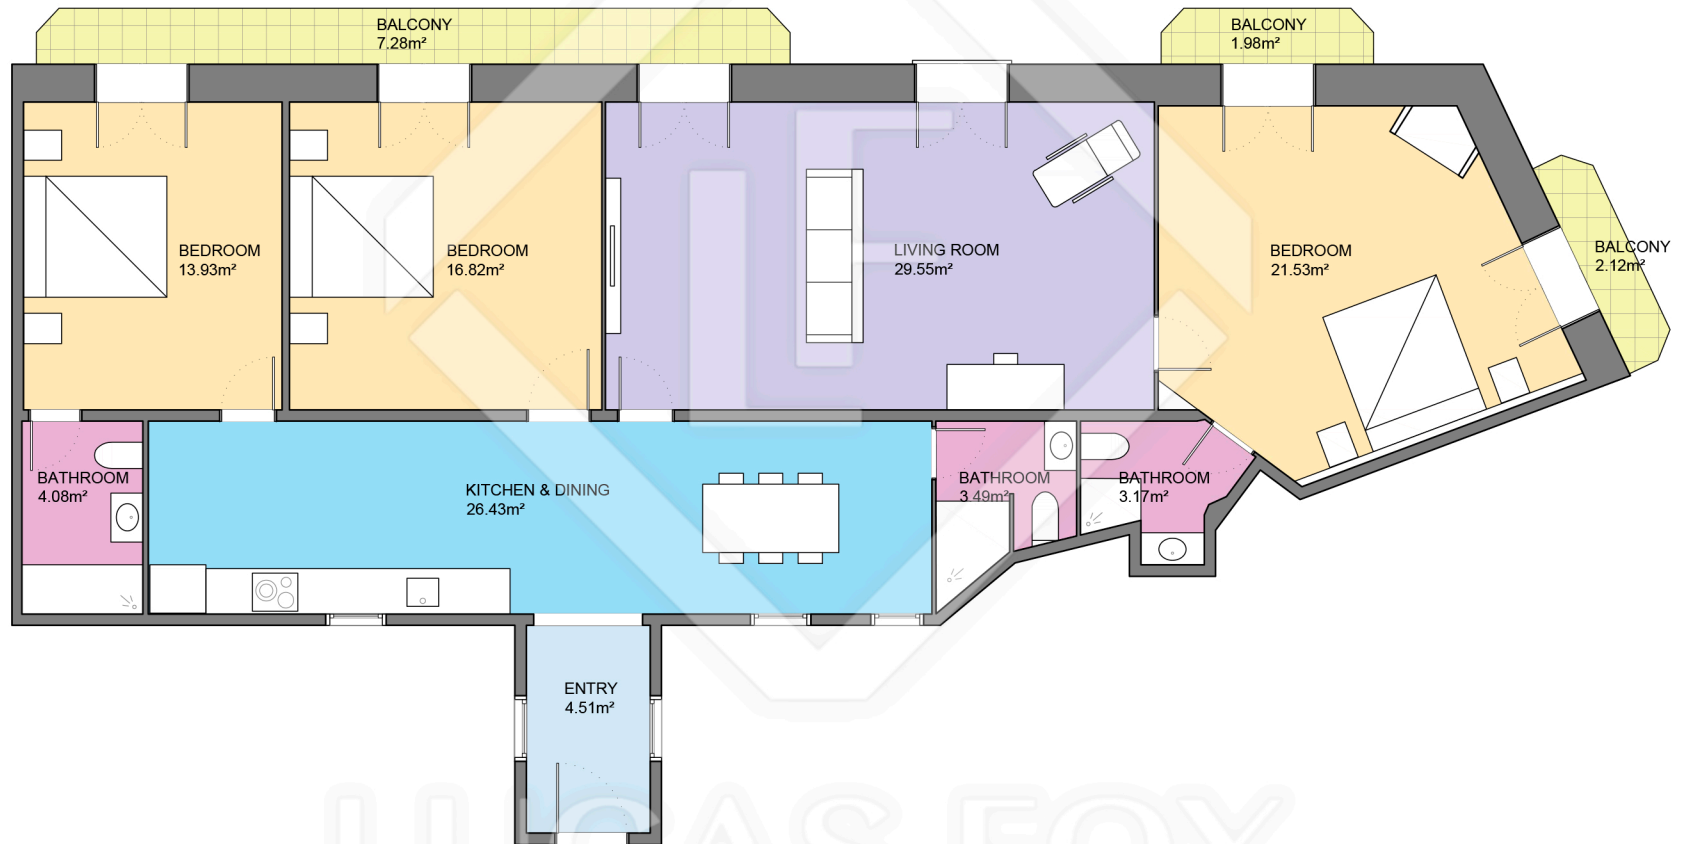

# BCN31064

LUCAS FOX  
INTERNATIONAL PROPERTIES

Scale in metres. Indicative only. Dimensions are approximate. All information contained here is gathered from sources we believe to be reliable. However we cannot guarantee its accuracy and interested persons should rely on their own enquiries.

Measurements FLOOR	
Built surface	144.85m <sup>2</sup>
Useful surface	123.50m <sup>2</sup>
Exterior surface	11.39m <sup>2</sup>
Height	3.30m