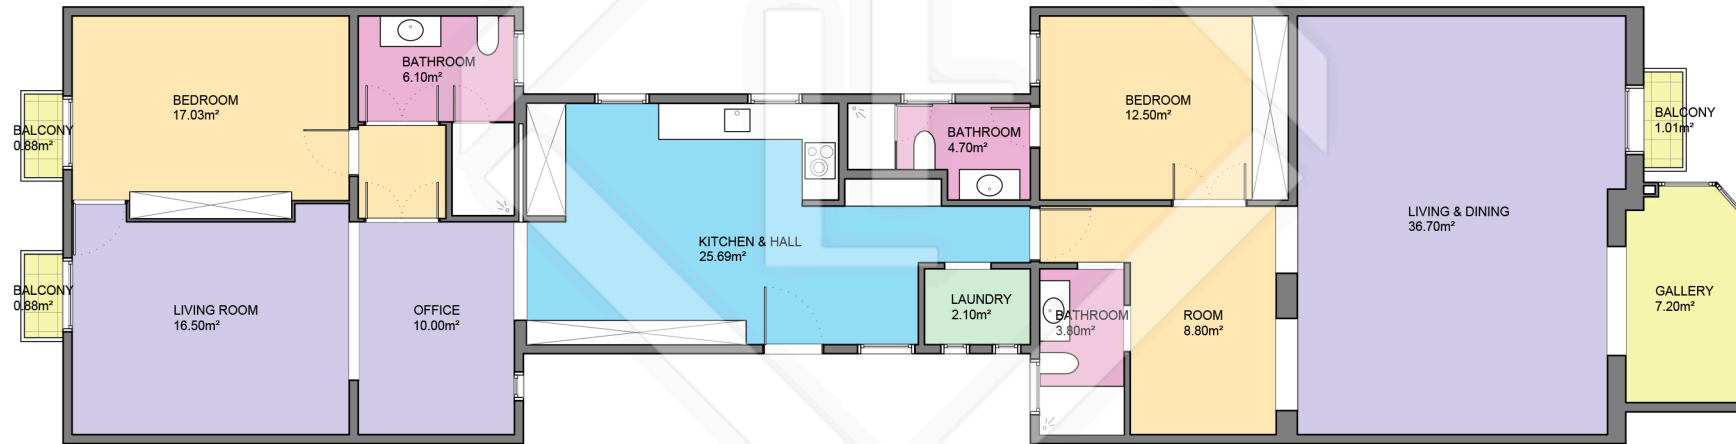

# BCN31051

LUCAS FOX  
INTERNATIONAL PROPERTIES

Scale in metres. Indicative only. Dimensions are approximate. All information contained here is gathered from sources we believe to be reliable. However we cannot guarantee its accuracy and interested persons should rely on their own enquiries.

Measurements FLOOR	
Built surface	170.24m <sup>2</sup>
Useful surface	151.12m <sup>2</sup>
Exterior surface	2.78m <sup>2</sup>