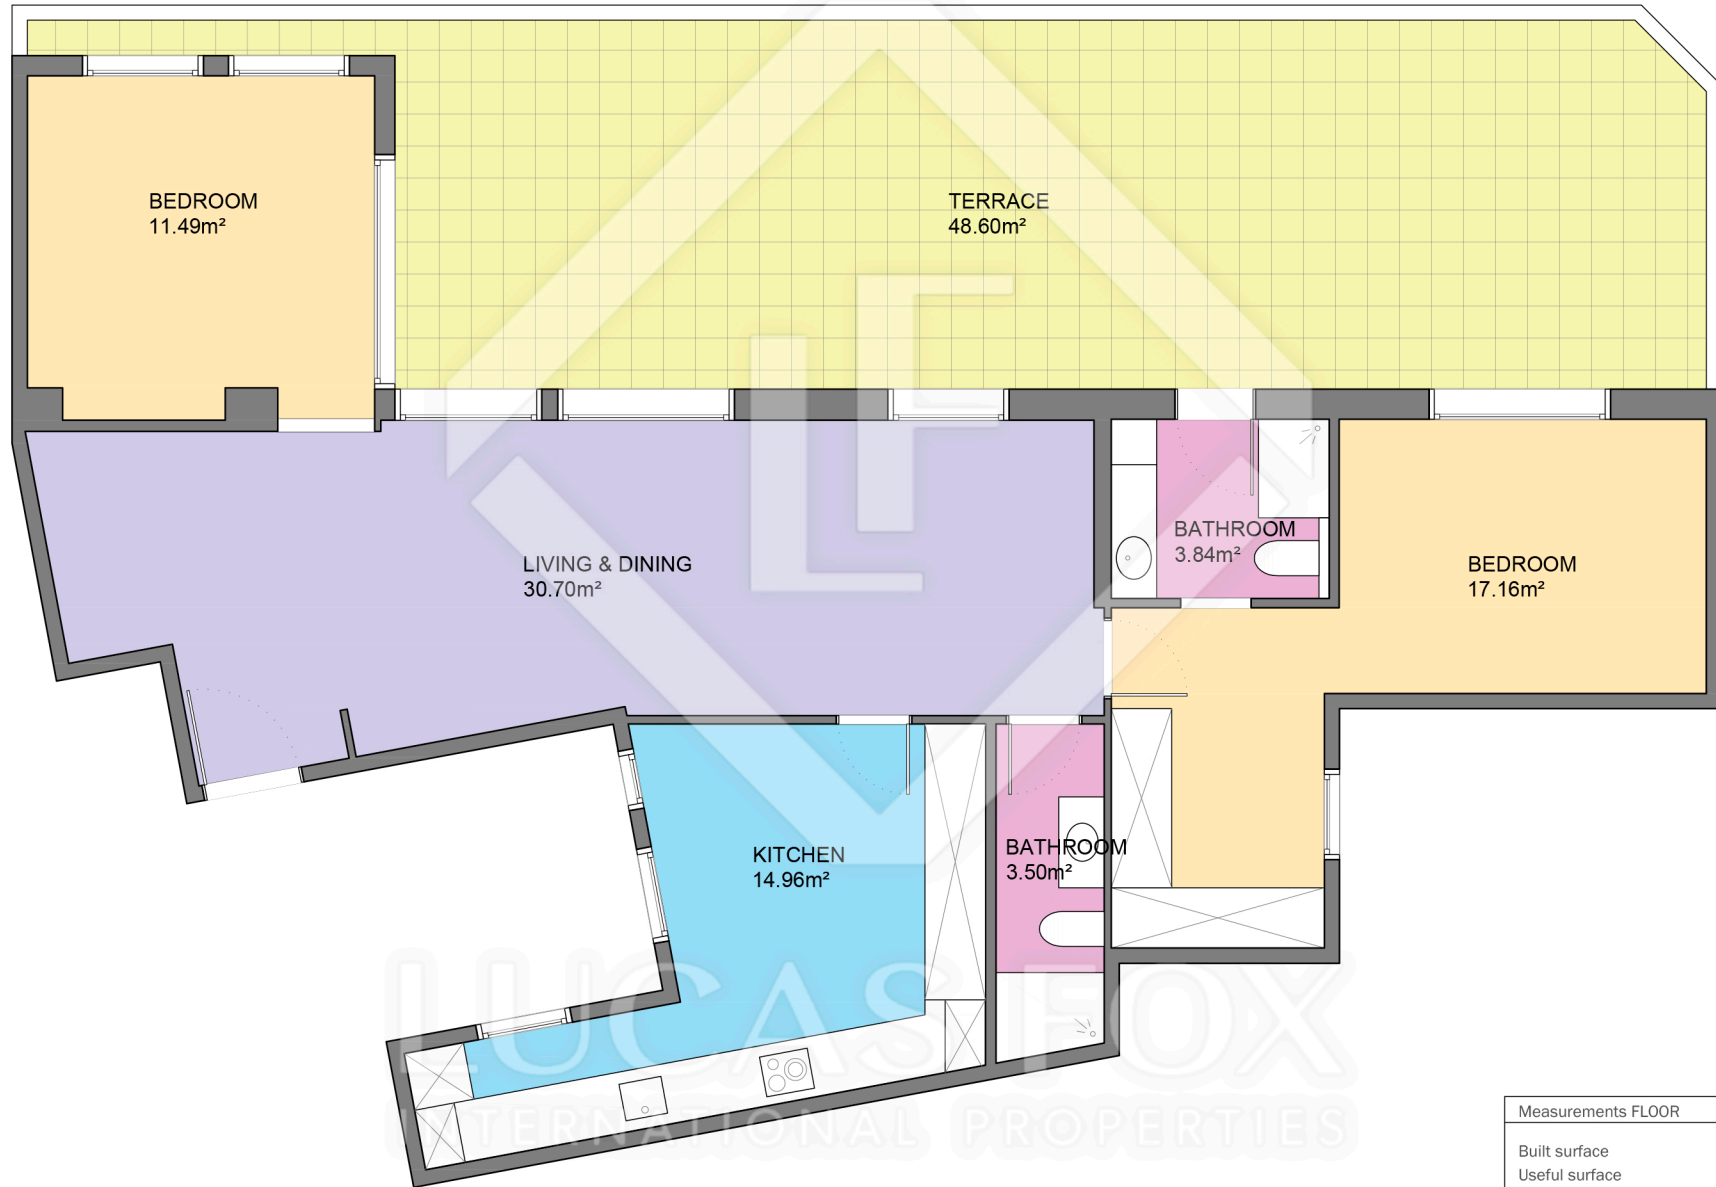

BCN30889

LUCAS FOX
INTERNATIONAL PROPERTIES

Scale in metres. Indicative only. Dimensions are approximate. All information contained here is gathered from sources we believe to be reliable. However we cannot guarantee its accuracy and interested persons should rely on their own enquiries.

Measurements FLOOR	
Built surface	95.30m ²
Useful surface	81.65m ²
Exterior surface	48.60m ²
Height	2.50m