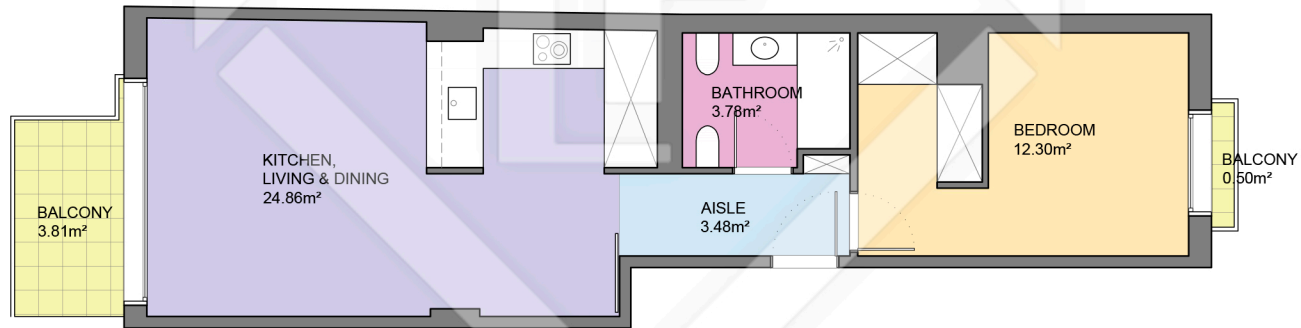

BCN30855

LUCAS FOX

INTERNATIONAL PROPERTIES

LUCAS FOX
INTERNATIONAL PROPERTIES

Scale in metres. Indicative only. Dimensions are approximate. All information contained here is gathered from sources we believe to be reliable. However we cannot guarantee its accuracy and interested persons should rely on their own enquiries.

Measurements FLOOR	
Built surface	53.88m ²
Useful surface	44.41m ²
Exterior surface	4.30m ²
Height	2.50m