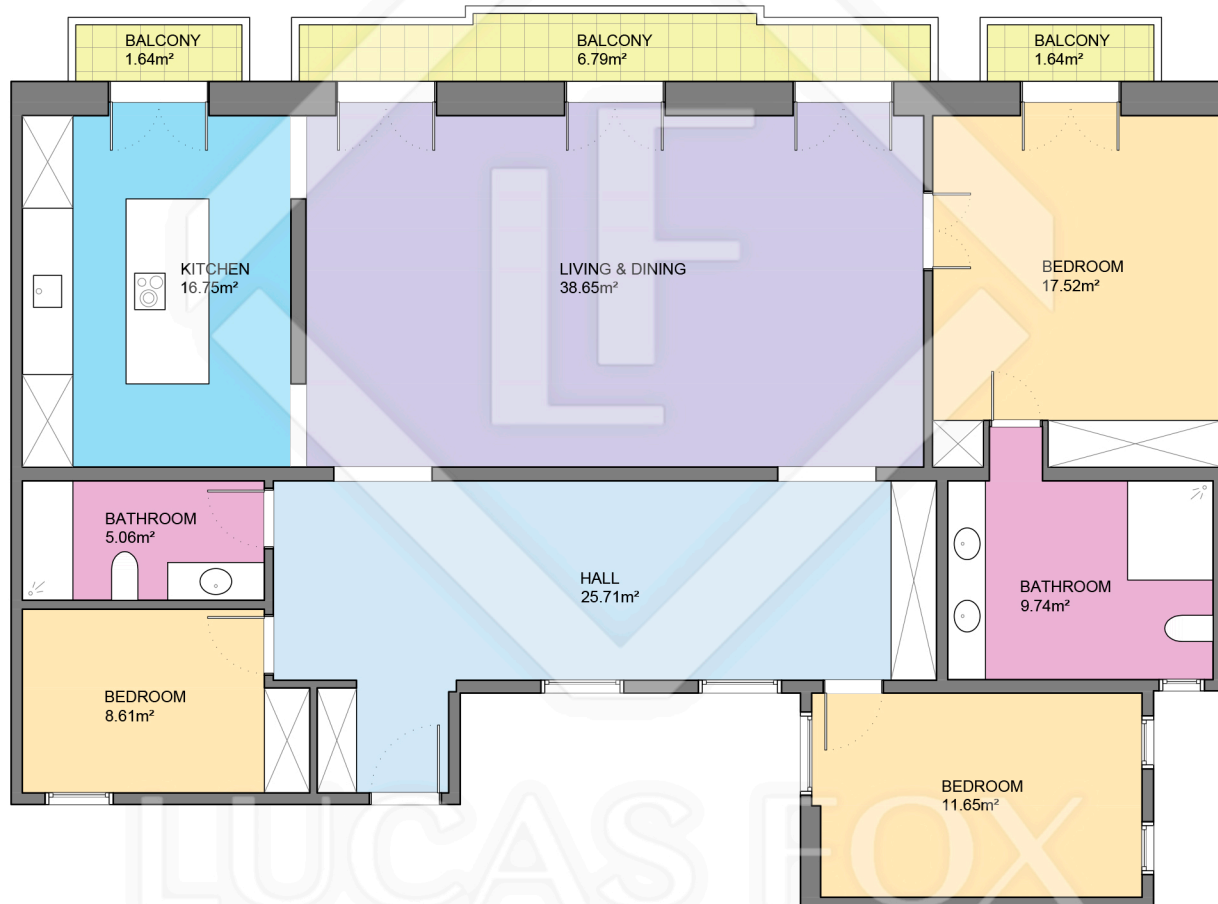

BCN30712

LUCAS FOX
INTERNATIONAL PROPERTIES

Scale in metres. Indicative only. Dimensions are approximate. All information contained here is gathered from sources we believe to be reliable. However we cannot guarantee its accuracy and interested persons should rely on their own enquiries.

Measurements FLOOR	
Built surface	152.82m ²
Useful surface	133.68m ²
Exterior surface	10.07m ²
Height	4.28m