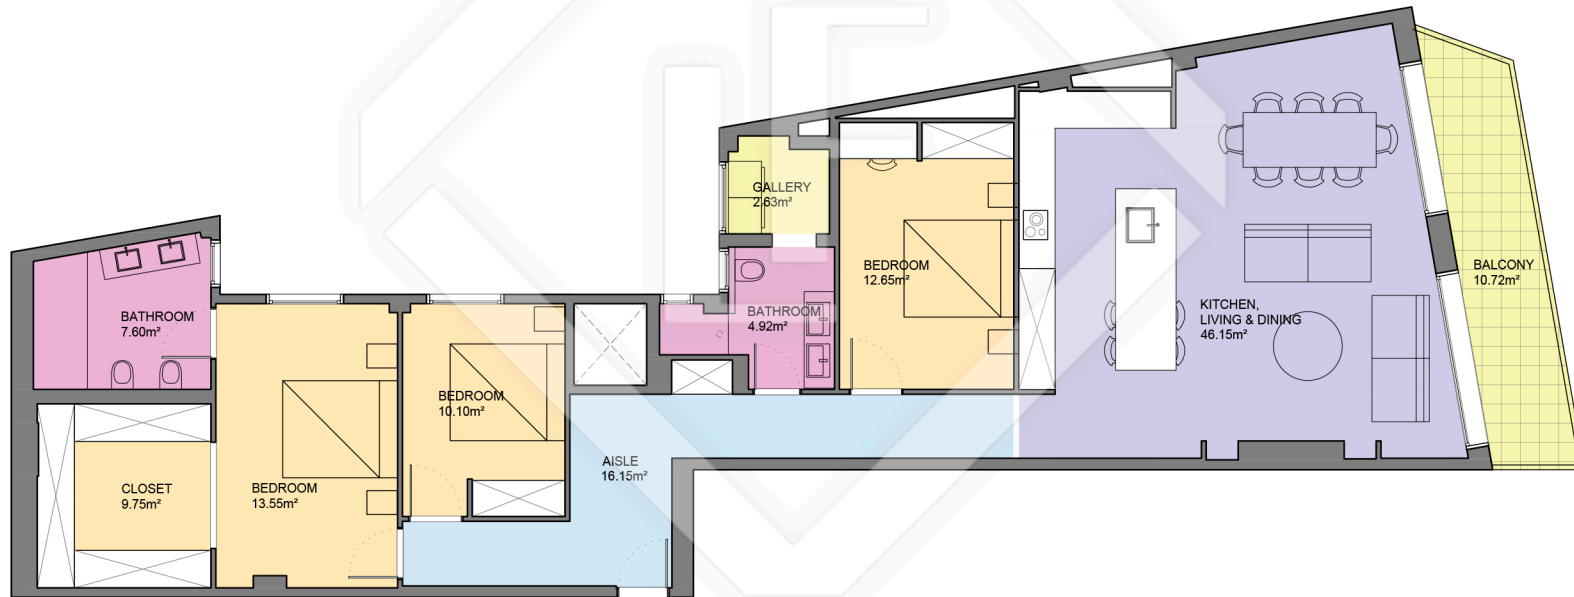

BCN29971

LUCAS FOX

INTERNATIONAL PROPERTIES

Scale in metres. Indicative only. Dimensions are approximate. All information contained here is gathered from sources we believe to be reliable. However we cannot guarantee its accuracy and interested persons should rely on their own enquiries.

| Measurements FLOOR | |
|--------------------|----------------------|
| Built surface | 146.65m ² |
| Useful surface | 123.50m ² |
| Exterior surface | 10.72m ² |