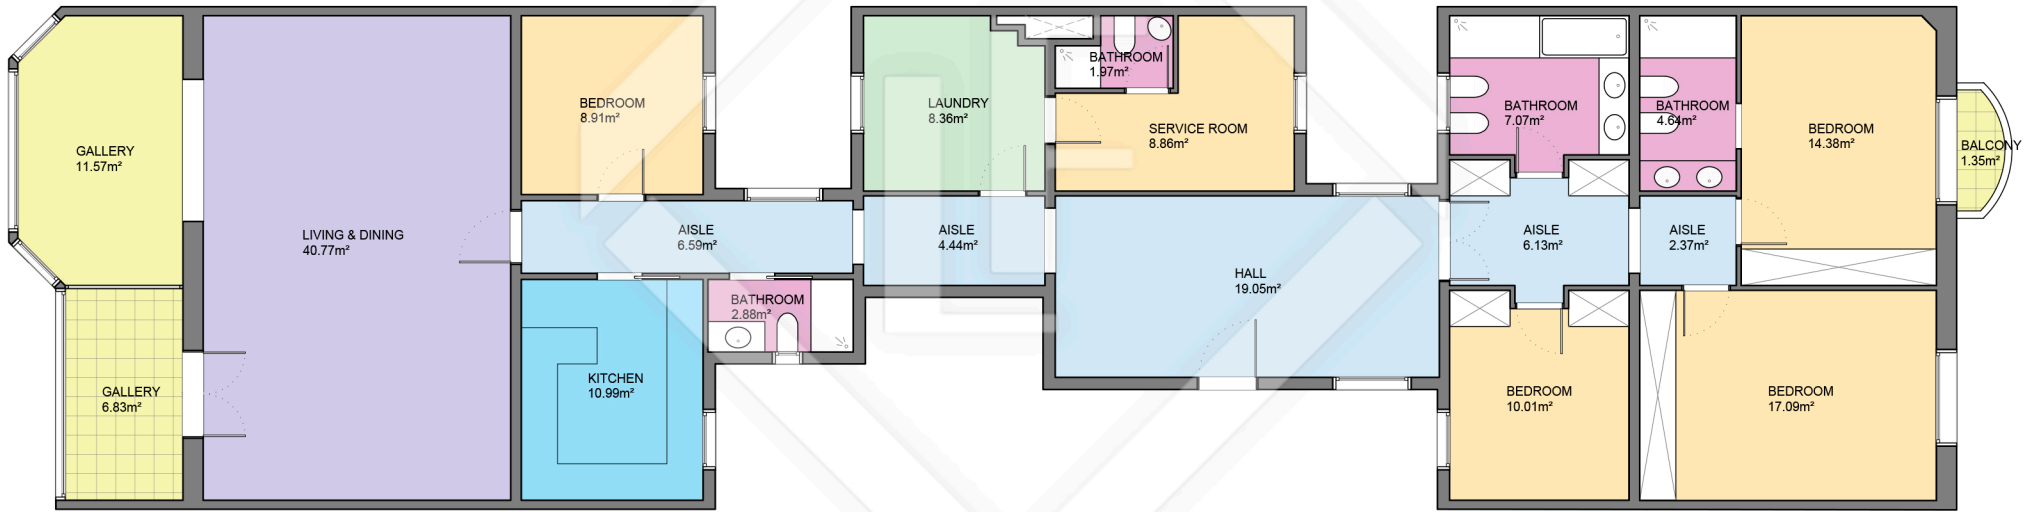

BCN29772

LUCAS FOX
INTERNATIONAL PROPERTIES

LUCAS FOX
INTERNATIONAL PROPERTIES

Scale in metres. Indicative only. Dimensions are approximate. All information contained here is gathered from sources we believe to be reliable. However we cannot guarantee its accuracy and interested persons should rely on their own enquiries.

Measurements FLOOR	
Built surface	221.32m ²
Useful surface	192.89m ²
Exterior surface	1.35m ²
Height	3.28m