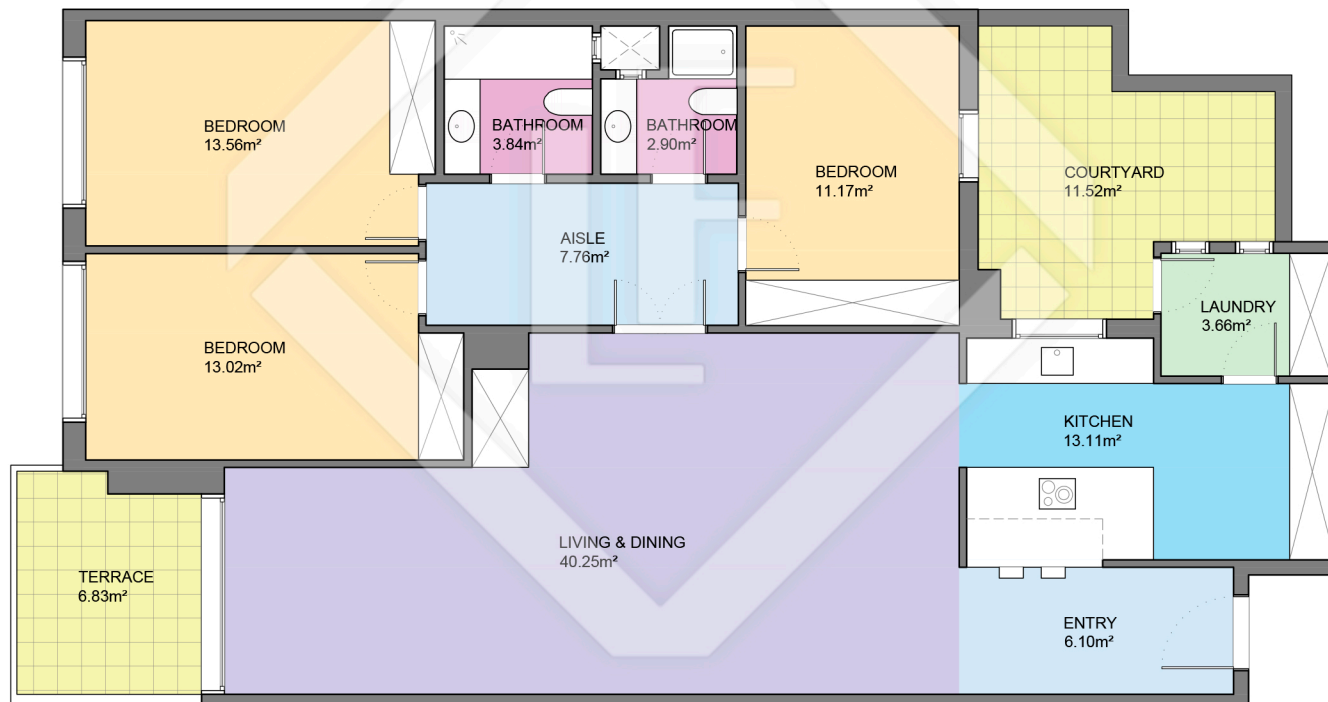

BCN29755 Propuesta

LUCAS FOX
INTERNATIONAL PROPERTIES

LUCAS FOX
INTERNATIONAL PROPERTIES

Scale in metres. Indicative only. Dimensions are approximate. All information contained here is gathered from sources we believe to be reliable. However we cannot guarantee its accuracy and interested persons should rely on their own enquiries.

Measurements FLOOR	
Built surface	131.60m ²
Useful surface	115.37m ²
Exterior surface	18.35m ²
Height	2.66m