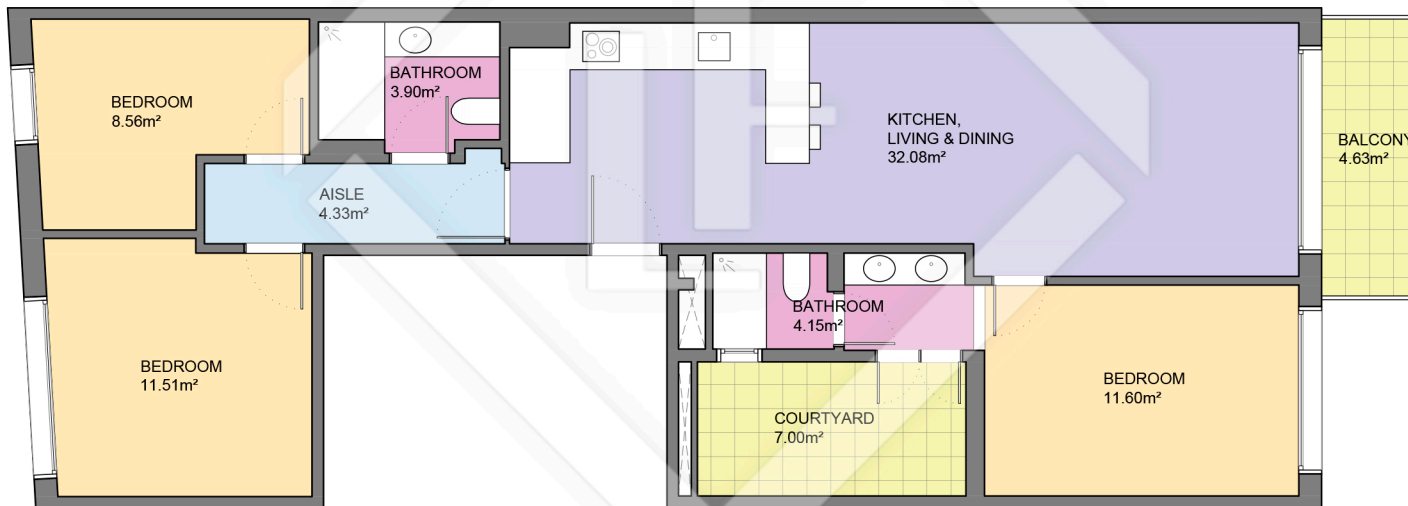

BCN29749

LUCAS FOX  
INTERNATIONAL PROPERTIES

LUCAS FOX  
INTERNATIONAL PROPERTIES

Scale in metres. Indicative only. Dimensions are approximate. All information contained here is gathered from sources we believe to be reliable. However we cannot guarantee its accuracy and interested persons should rely on their own enquiries.

Measurements FLOOR	
Built surface	90.61m <sup>2</sup>
Useful surface	76.13m <sup>2</sup>
Exterior surface	11.63m <sup>2</sup>