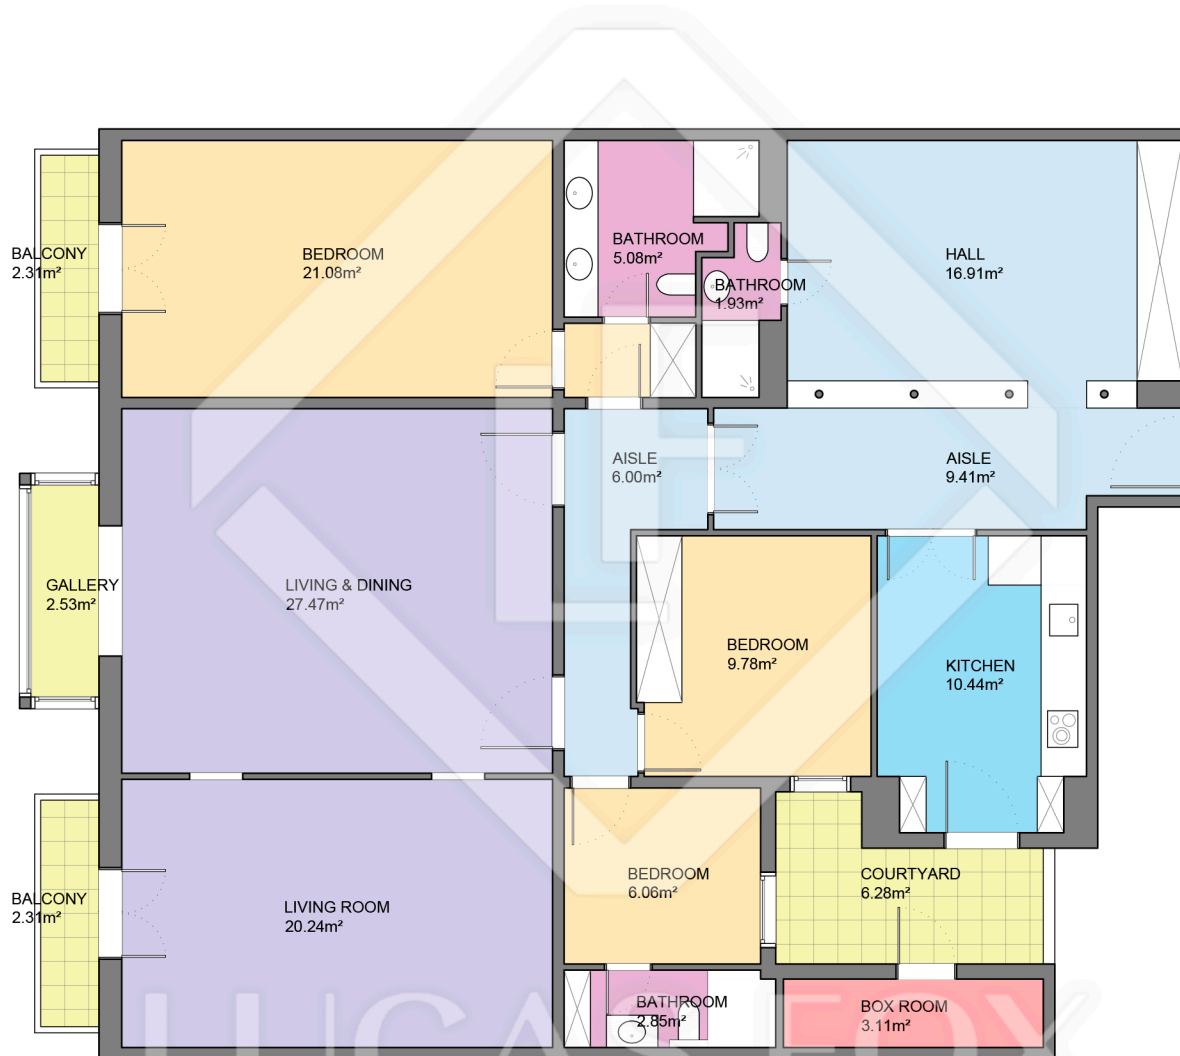

BCN29643

LUCAS FOX
INTERNATIONAL PROPERTIES

Scale in metres. Indicative only. Dimensions are approximate. All information contained here is gathered from sources we believe to be reliable. However we cannot guarantee its accuracy and interested persons should rely on their own enquiries.

Measurements FLOOR	
Built surface	164.00m ²
Useful surface	142.61m ²
Exterior surface	10.90m ²
Height	3.80m