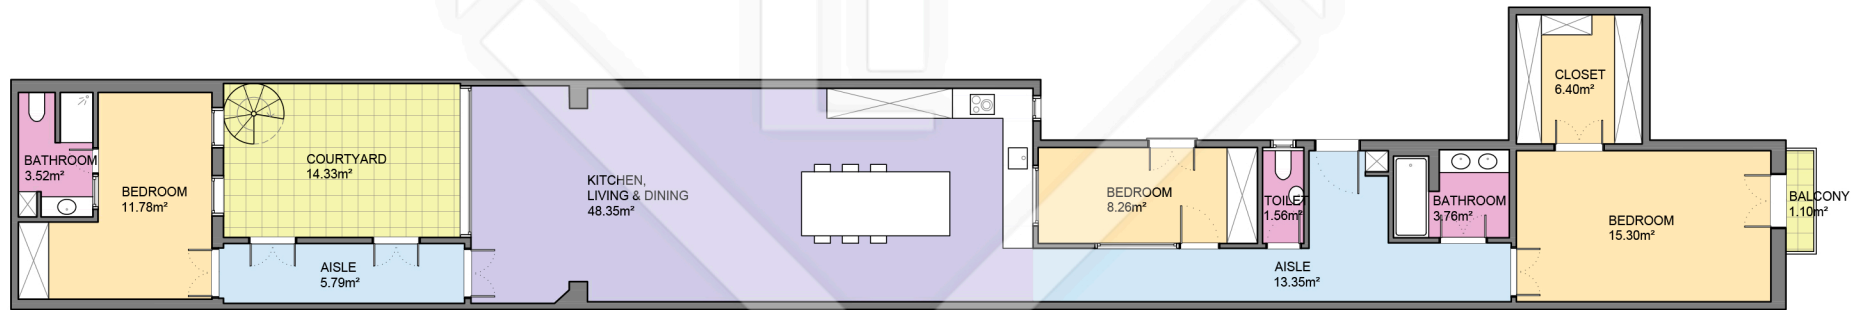

BCN29587

LUCAS FOX

INTERNATIONAL PROPERTIES

Scale in metres. Indicative only. Dimensions are approximate. All information contained here is gathered from sources we believe to be reliable. However we cannot guarantee its accuracy and interested persons should rely on their own enquiries.

Measurements FLOOR	
Built surface	135.55m ²
Useful surface	118.07m ²
Exterior surface	31.64m ²
Height	2.80m