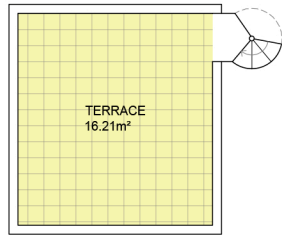

BCN29587

LUCAS FOX

INTERNATIONAL PROPERTIES

Scale in metres. Indicative only. Dimensions are approximate. All information contained here is gathered from sources we believe to be reliable. However we cannot guarantee its accuracy and interested persons should rely on their own enquiries.

Measurements FLOOR	
Built surface	135.55m ²
Useful surface	118.07m ²
Exterior surface	31.64m ²
Height	2.80m