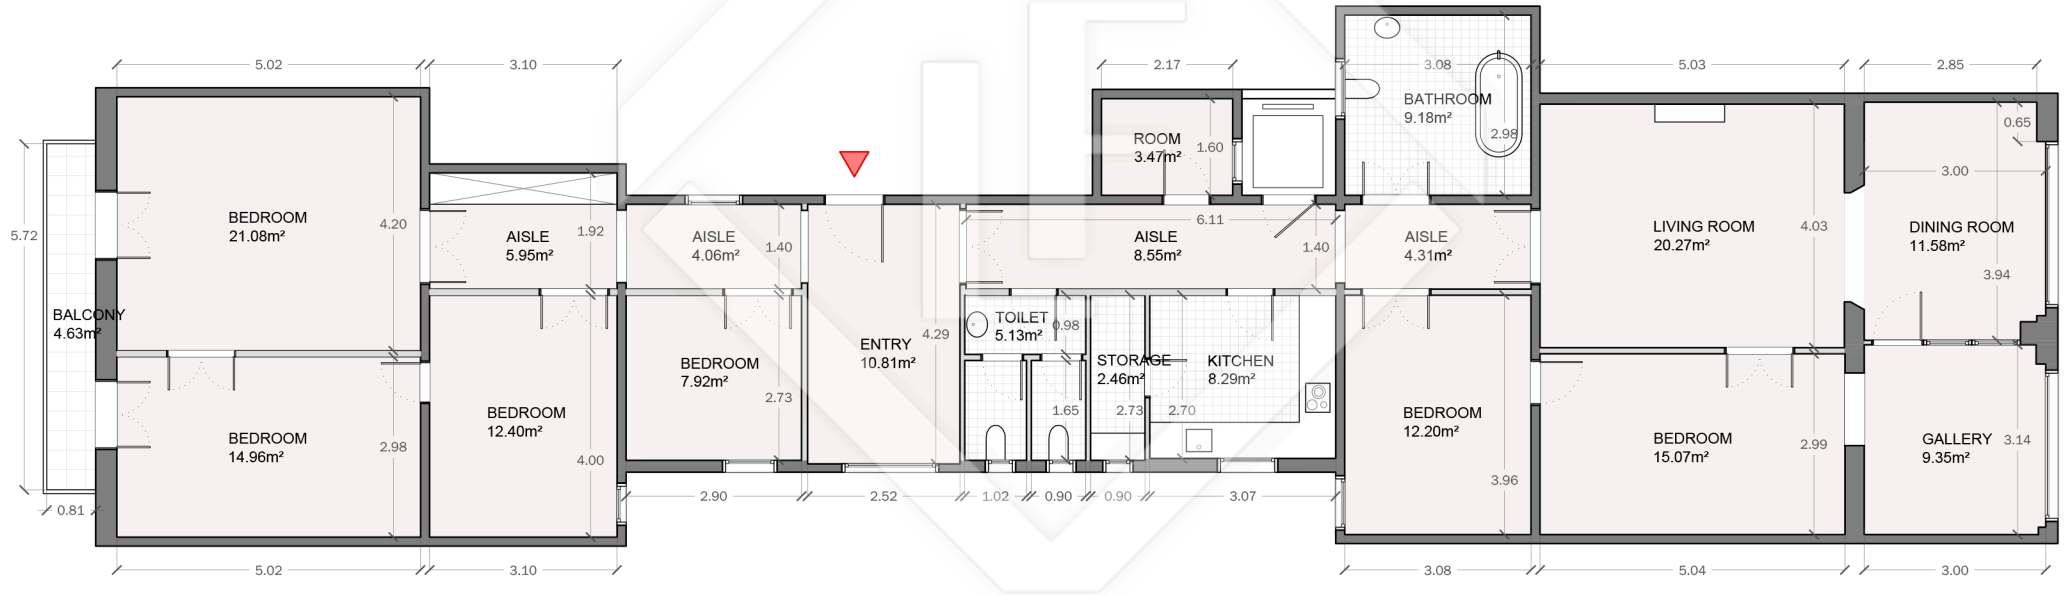

BCN29355

LUCAS FOX
INTERNATIONAL PROPERTIES

Scale in metres. Indicative only. Dimensions are approximate. All information contained here is gathered from sources we believe to be reliable. However we cannot guarantee its accuracy and interested persons should rely on their own enquiries.

Measurements FLOOR	
Built surface	213.85m ²
Useful surface	187.04m ²
Exterior surface	4.63m ²
Height	3.20m